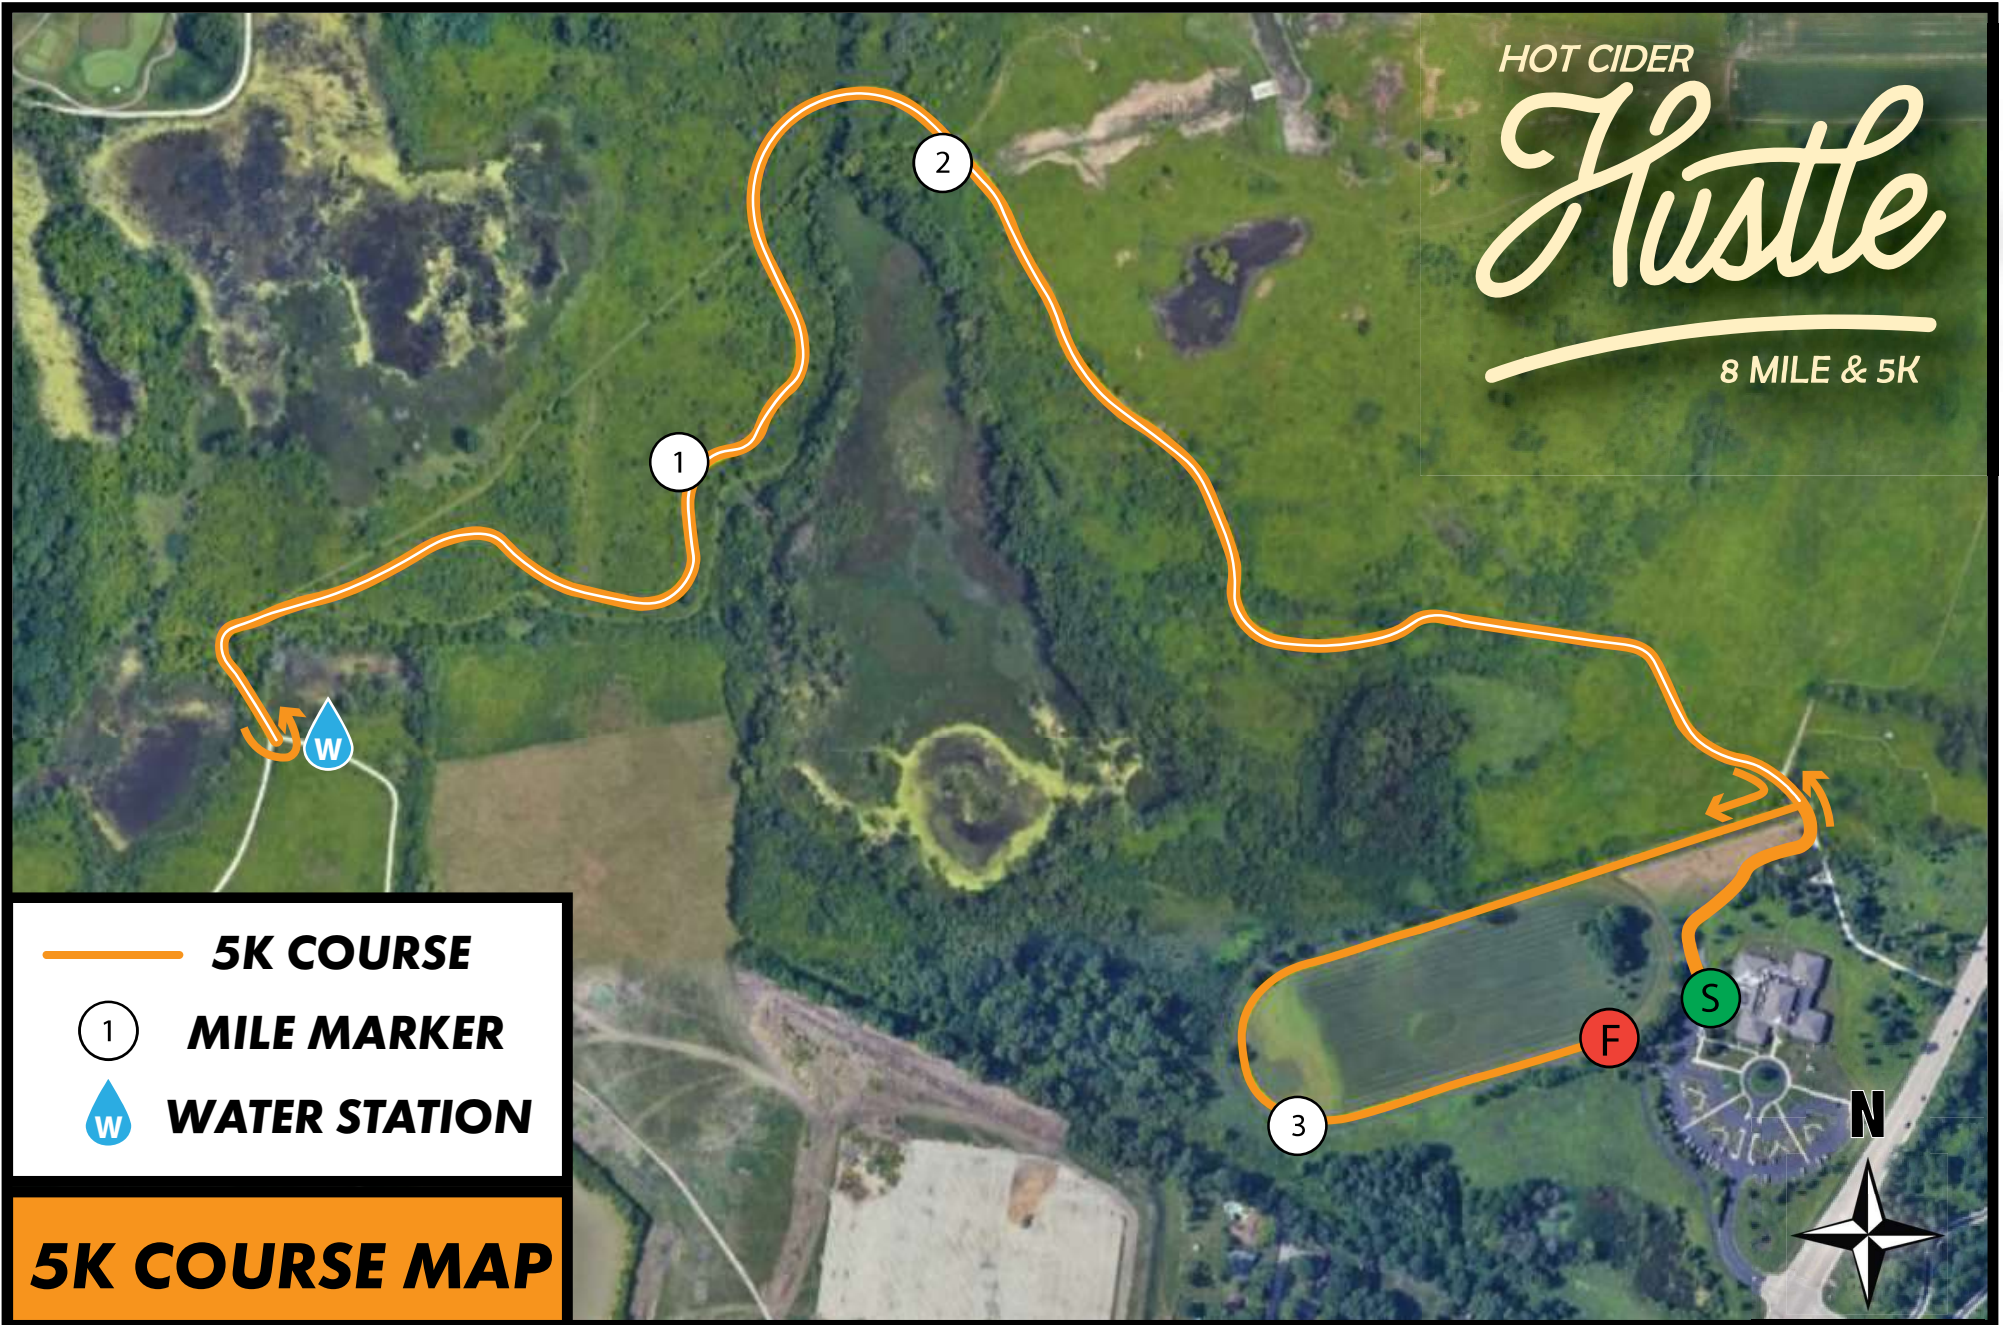

HOT CIDER

Hustle

8 MILE & 5K

— 5K COURSE

① MILE MARKER

W WATER STATION

5K COURSE MAP

* COURSE SUBJECT TO CHANGE WITHOUT NOTICE. TRAILS MAY HAVE NON EVENT USERS. MAP NOT TO SCALE. IMAGE PROVIDED BY GOOGLE.