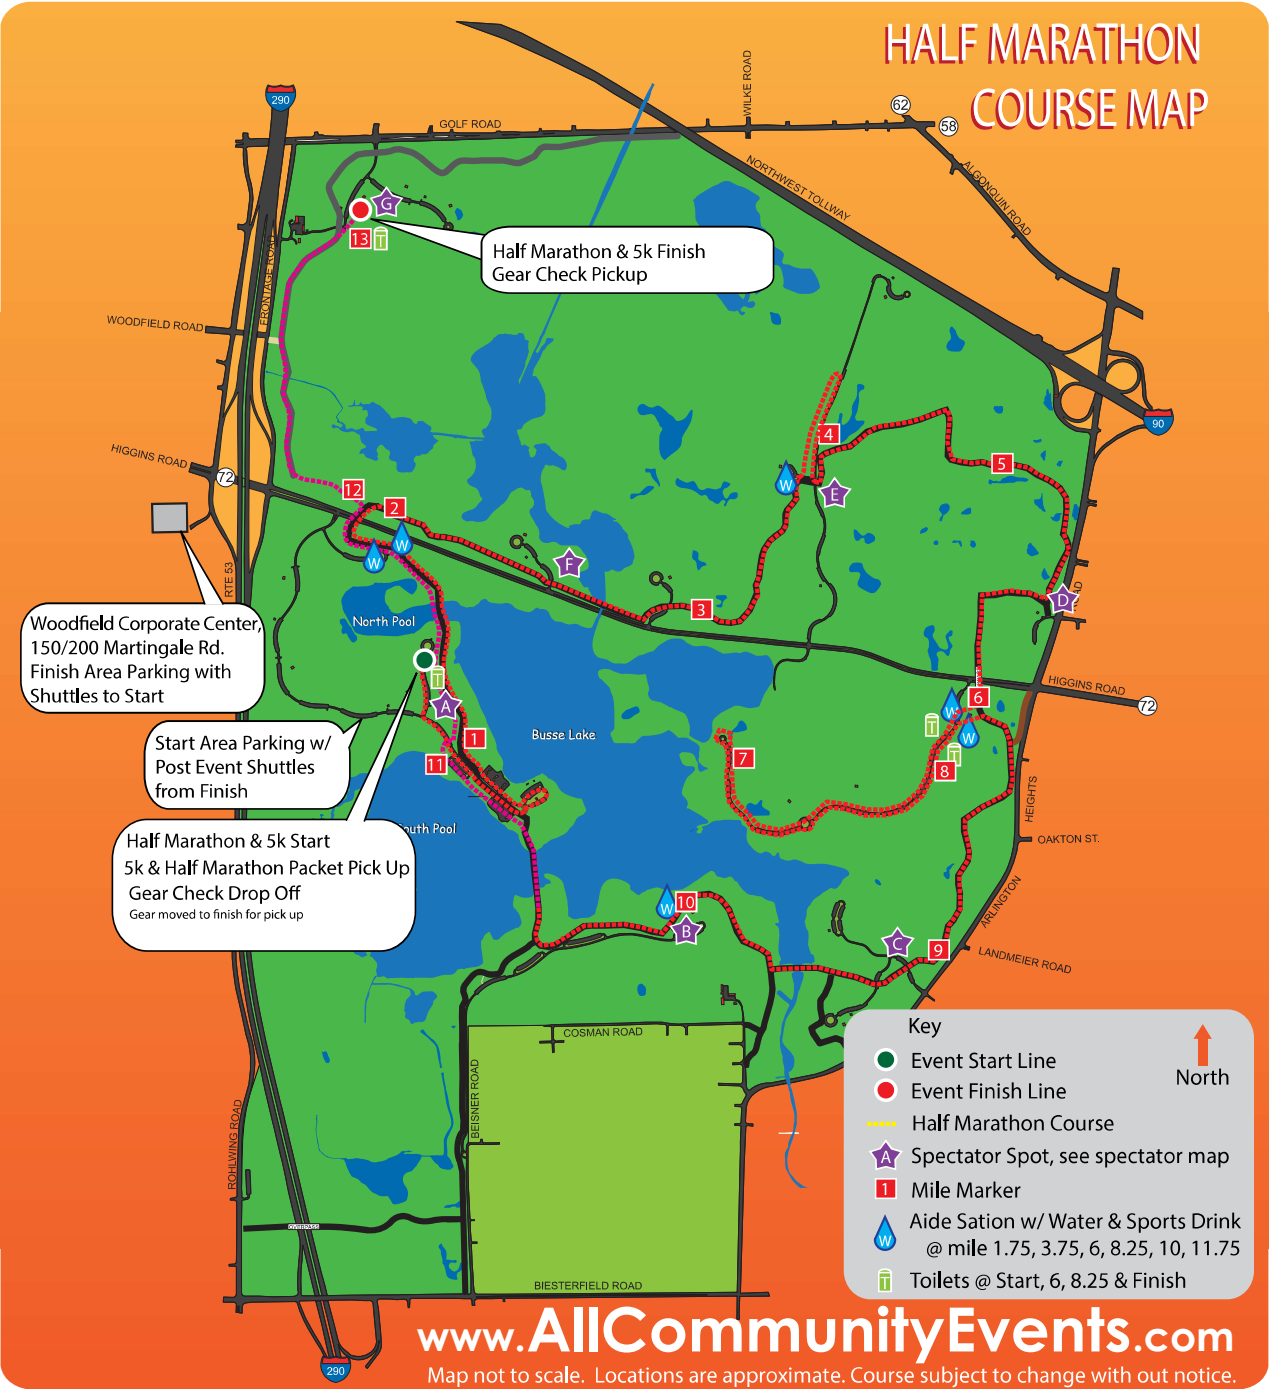

SCHAUMBURG HALF MARATHON & 5k TURKEY TROT

HALF MARATHON COURSE MAP

www.AllCommunityEvents.com

Map not to scale. Locations are approximate. Course subject to change with out notice.