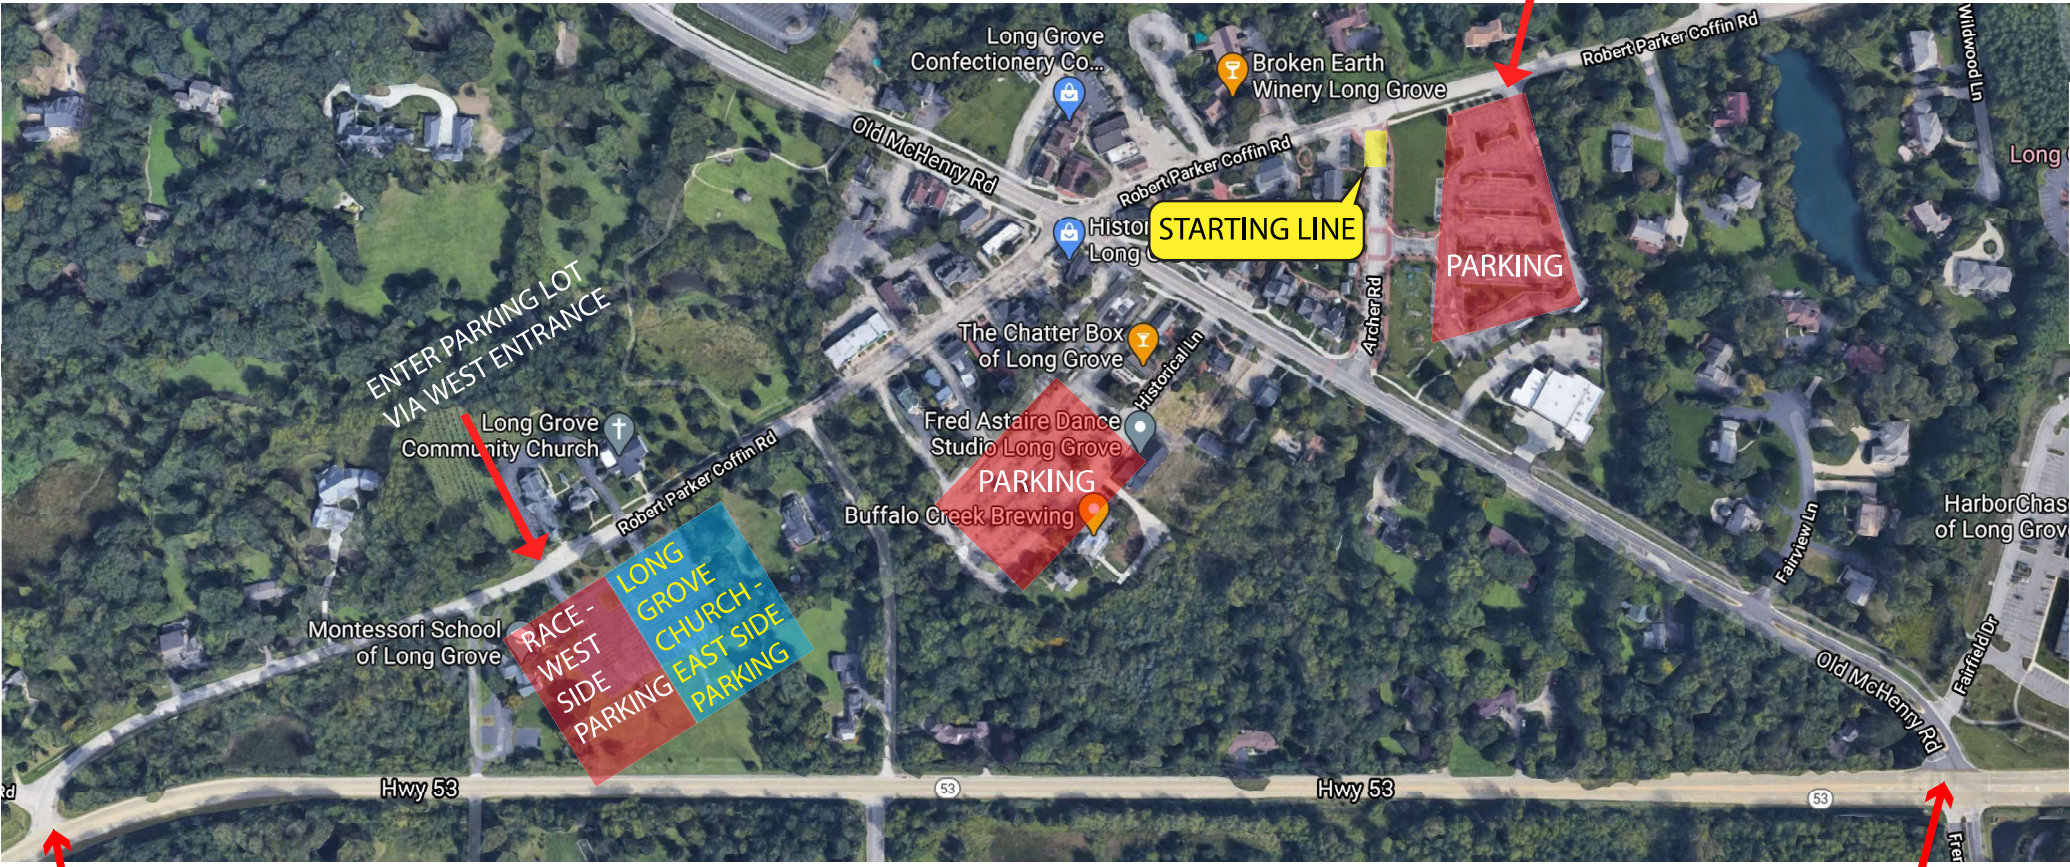

Long Grove's  
**PRAIRIE STATE**  
Half Marathon & 10K

ARCHER PARKING  
LOT ENTRANCE

ENTER PARKING LOT  
VIA WEST ENTRANCE

STARTING LINE

PARKING

PARKING

RACE -  
WEST  
SIDE  
PARKING

LONG  
GROVE  
CHURCH -  
WEST SIDE  
PARKING

LONG  
GROVE  
CHURCH -  
EAST SIDE  
PARKING

ENTER HERE

- = PARKING
- = STARTING LINE. PLEASE ARRIVE AT START LINE NO EARLIER THAN 5 MINUTES BEFORE YOUR EXACT START TIME
- = WHICH STREET TO ENTER PARKING FROM