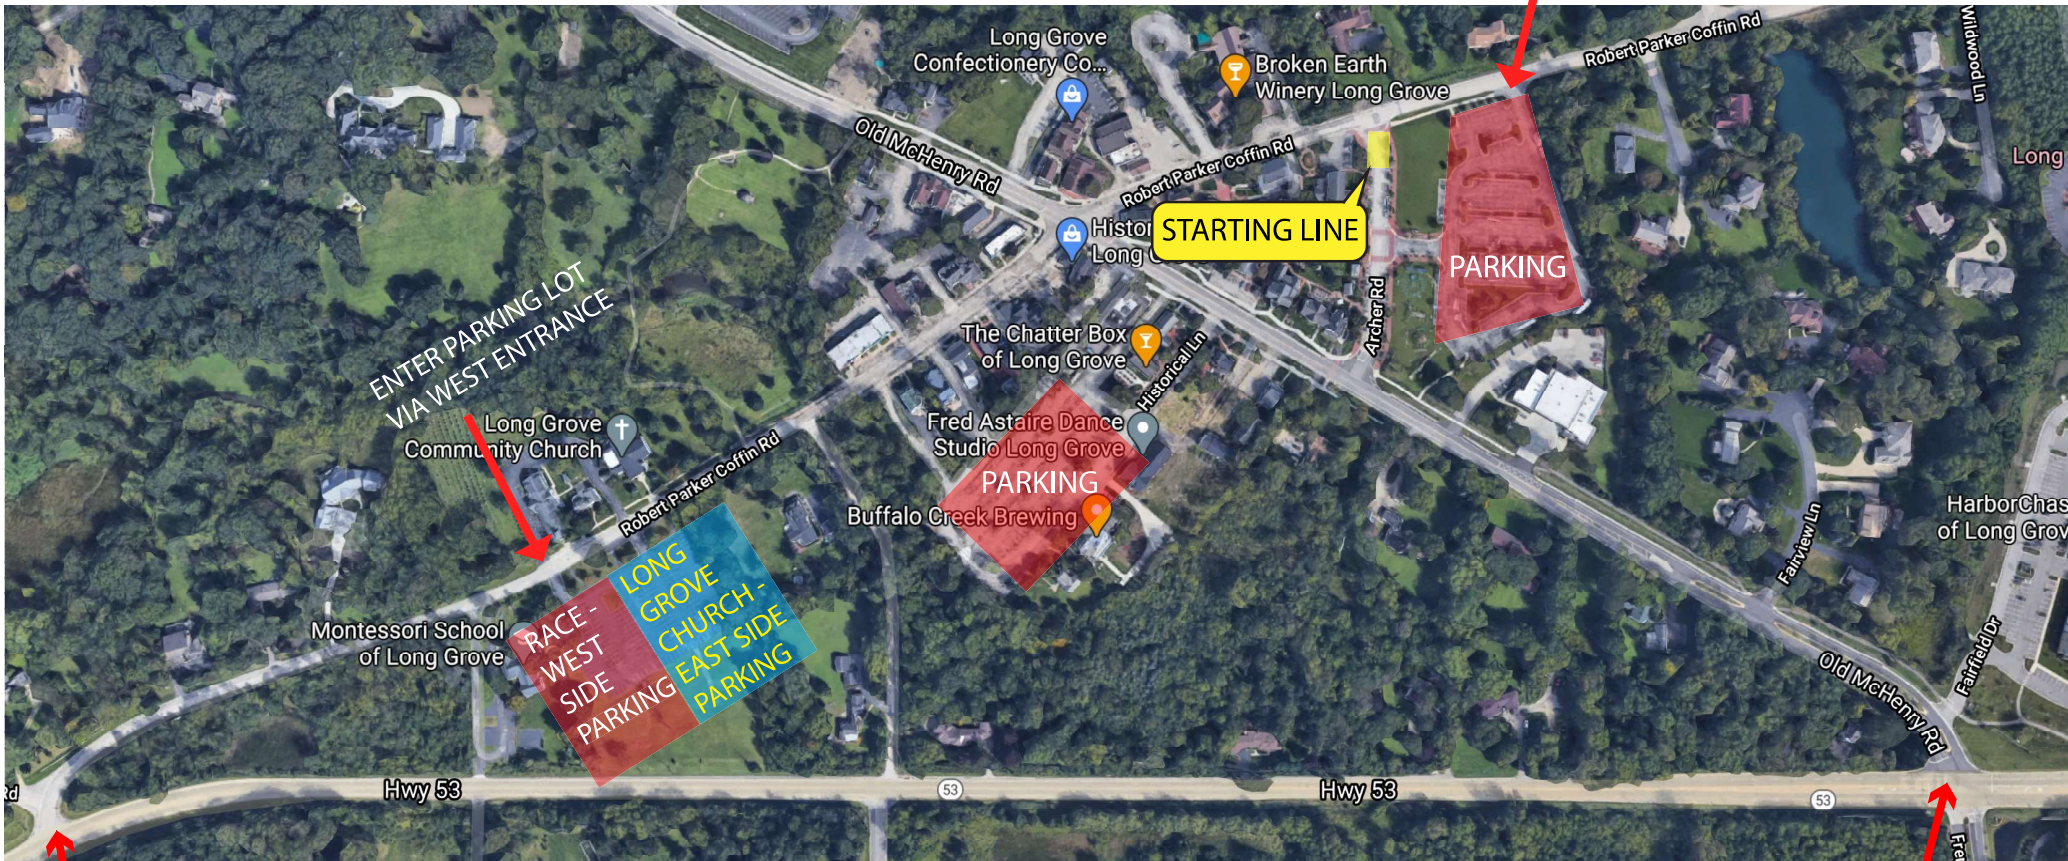

PRAIRIE STATE

Half Marathon, 10K & 3.5 Mile

ARCHER PARKING LOT ENTRANCE

ENTER PARKING LOT VIA WEST ENTRANCE

STARTING LINE

PARKING

PARKING

RACE - WEST SIDE PARKING
LONG GROVE CHURCH - EAST SIDE PARKING

Hwy 53

53

Hwy 53

53

 = PARKING

 = STARTING LINE. PLEASE ARRIVE AT START LINE NO EARLIER THAN 5 MINUTES BEFORE YOUR EXACT START TIME

 = WHICH STREET TO ENTER PARKING FROM

ENTER HERE