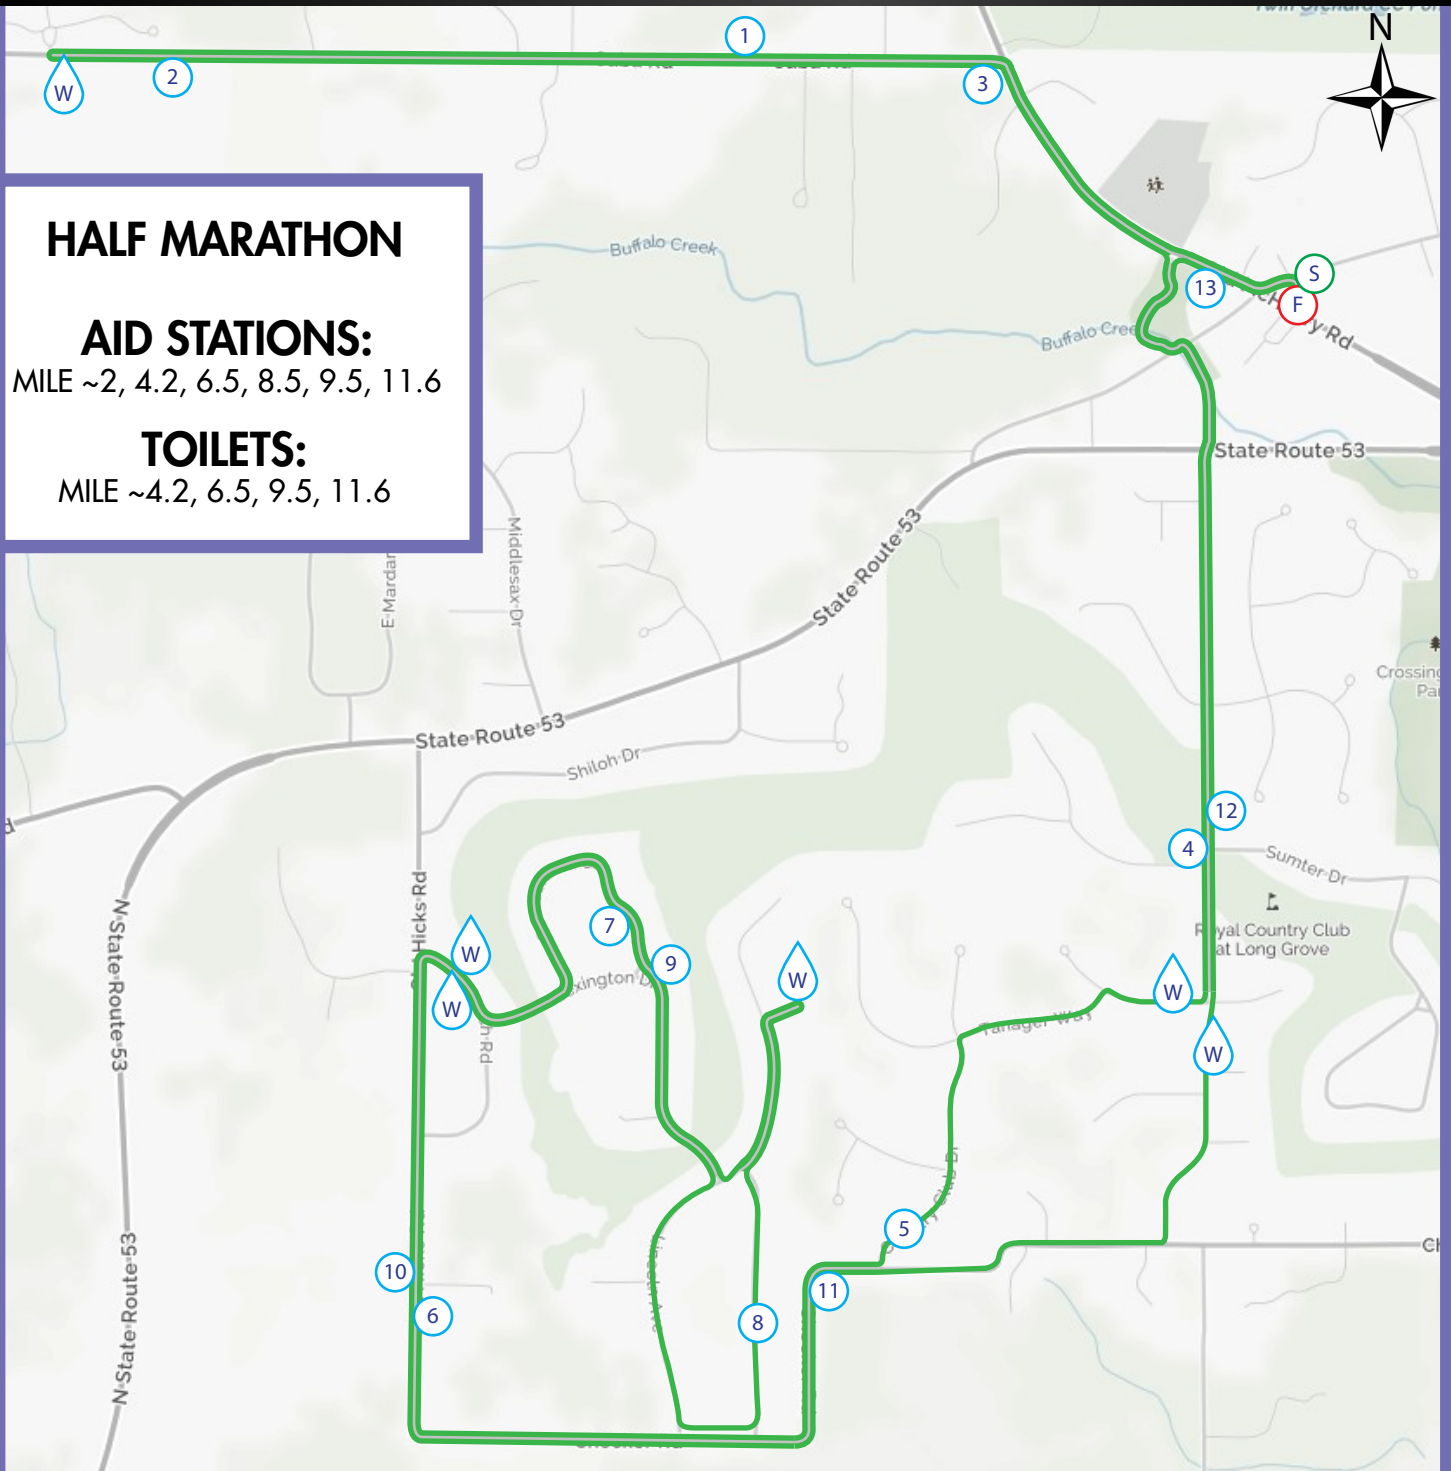

Historic Long Grove's Prairie State Half Marathon & 10K

Map not to scale. Map subject to change without notice.