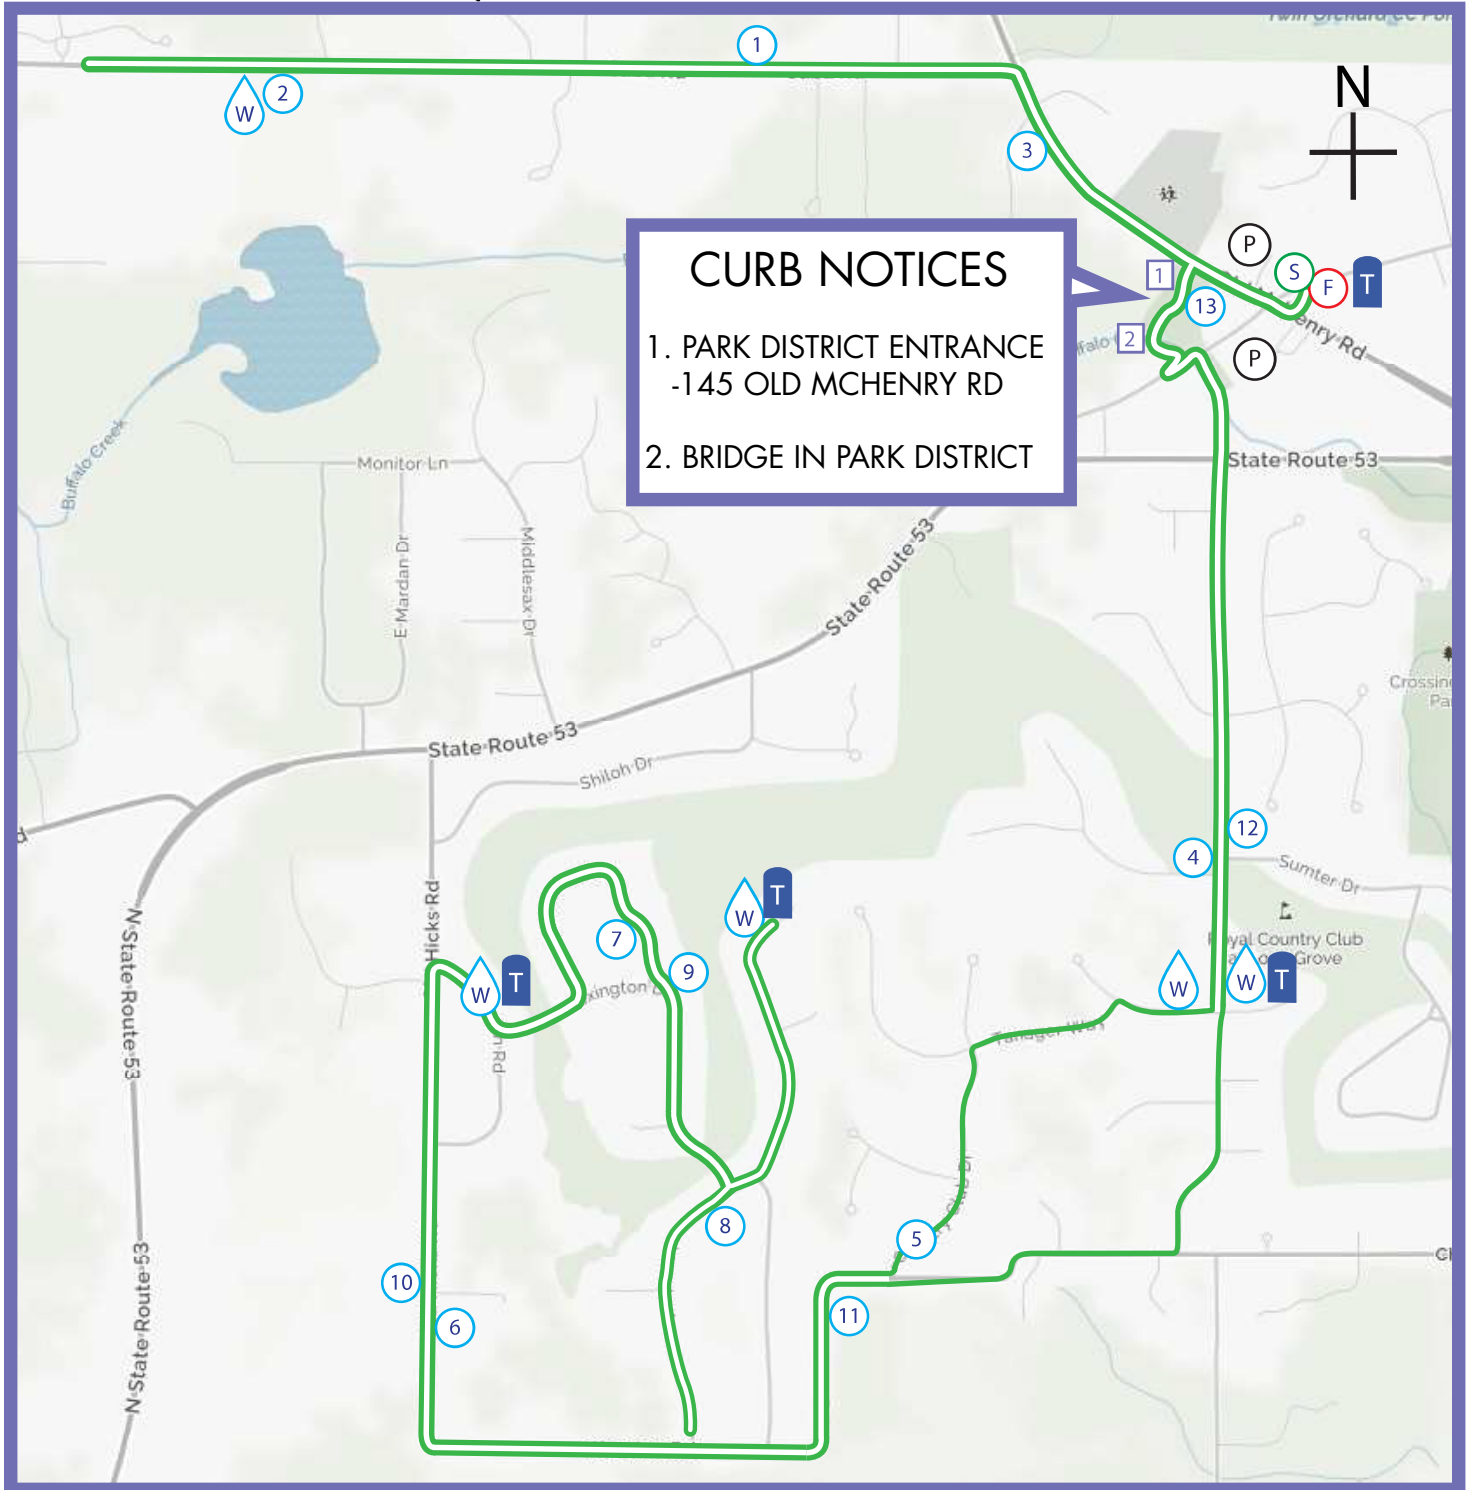

Long Grove's
PRAIRIE STATE
Half Marathon, 10K & 3.5 Mile

Map not to scale. Map subject to change without notice.