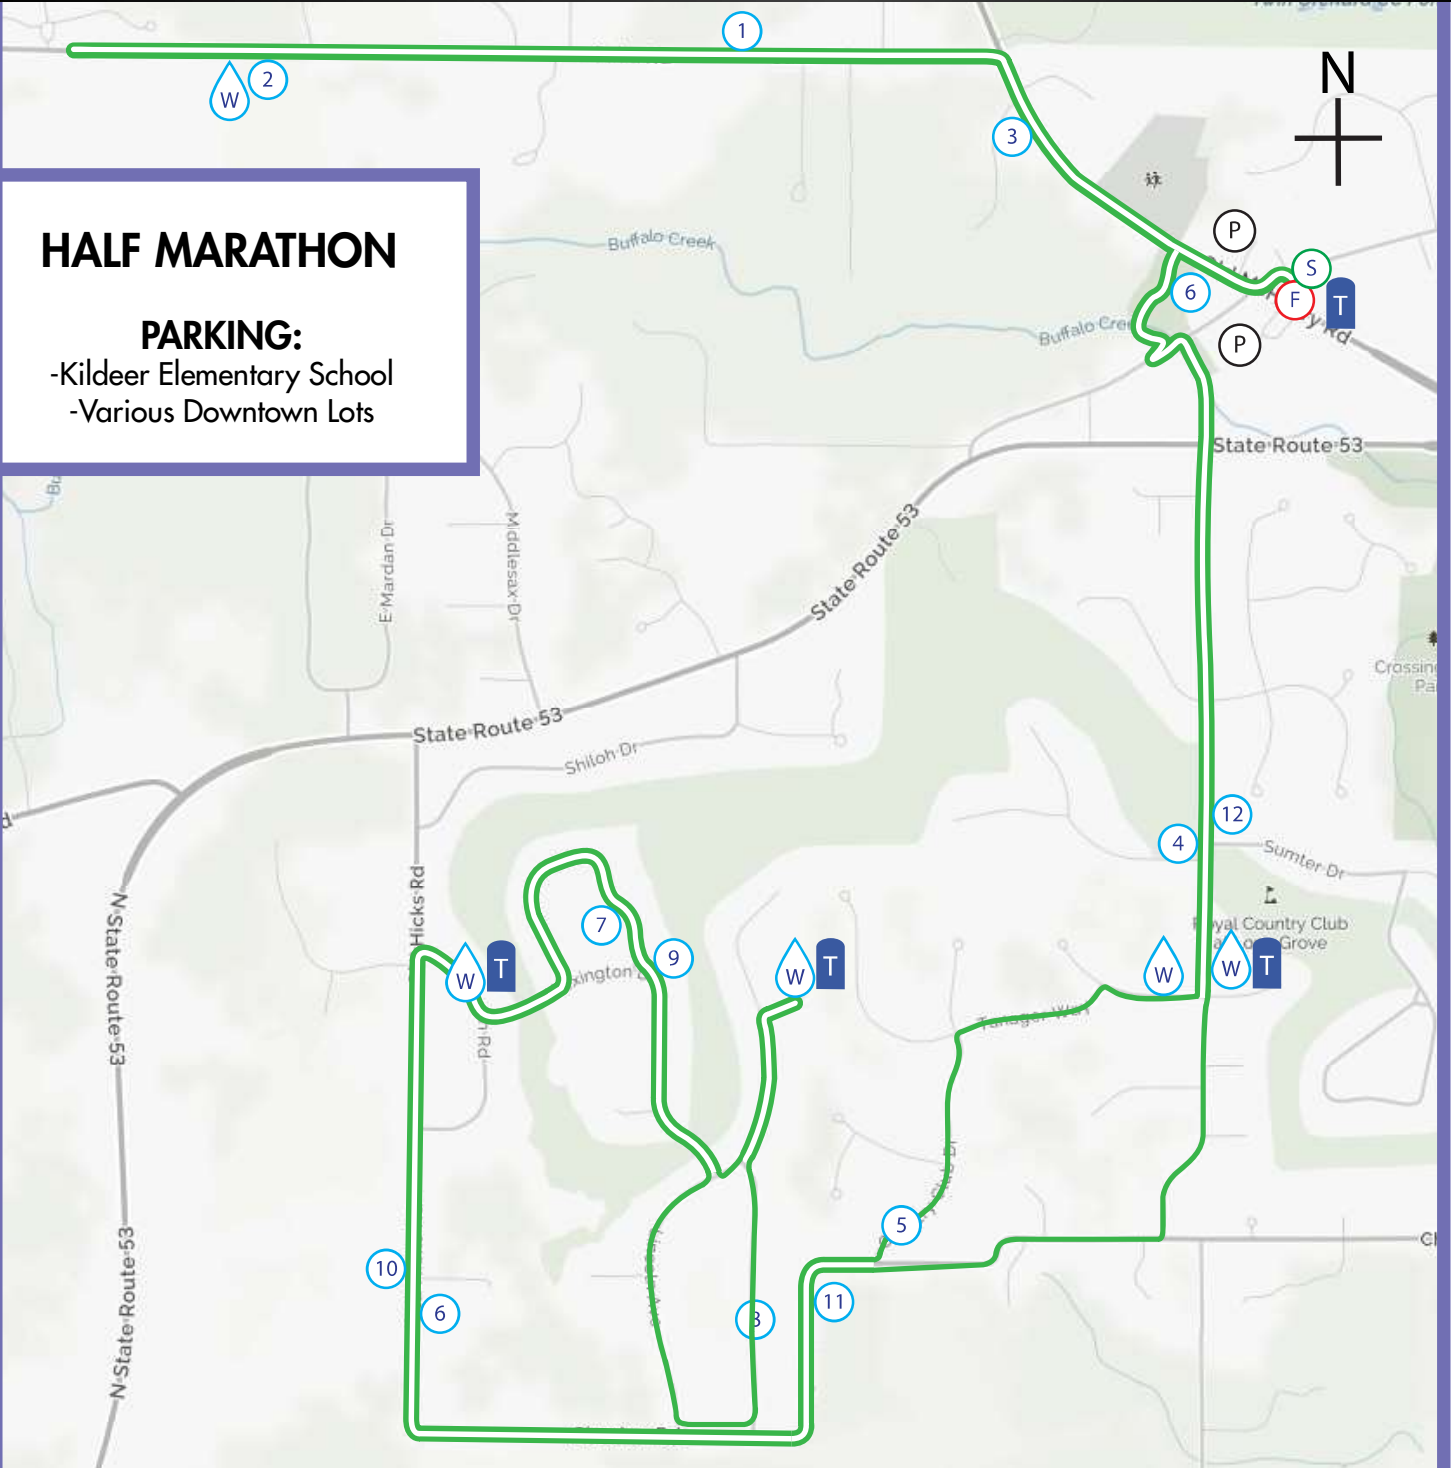

Historic Long Grove's Prairie State Half Marathon, 10K & 3.5Mi

HALF MARATHON

PARKING:

- Kildeer Elementary School
- Various Downtown Lots

Map not to scale. Map subject to change without notice.