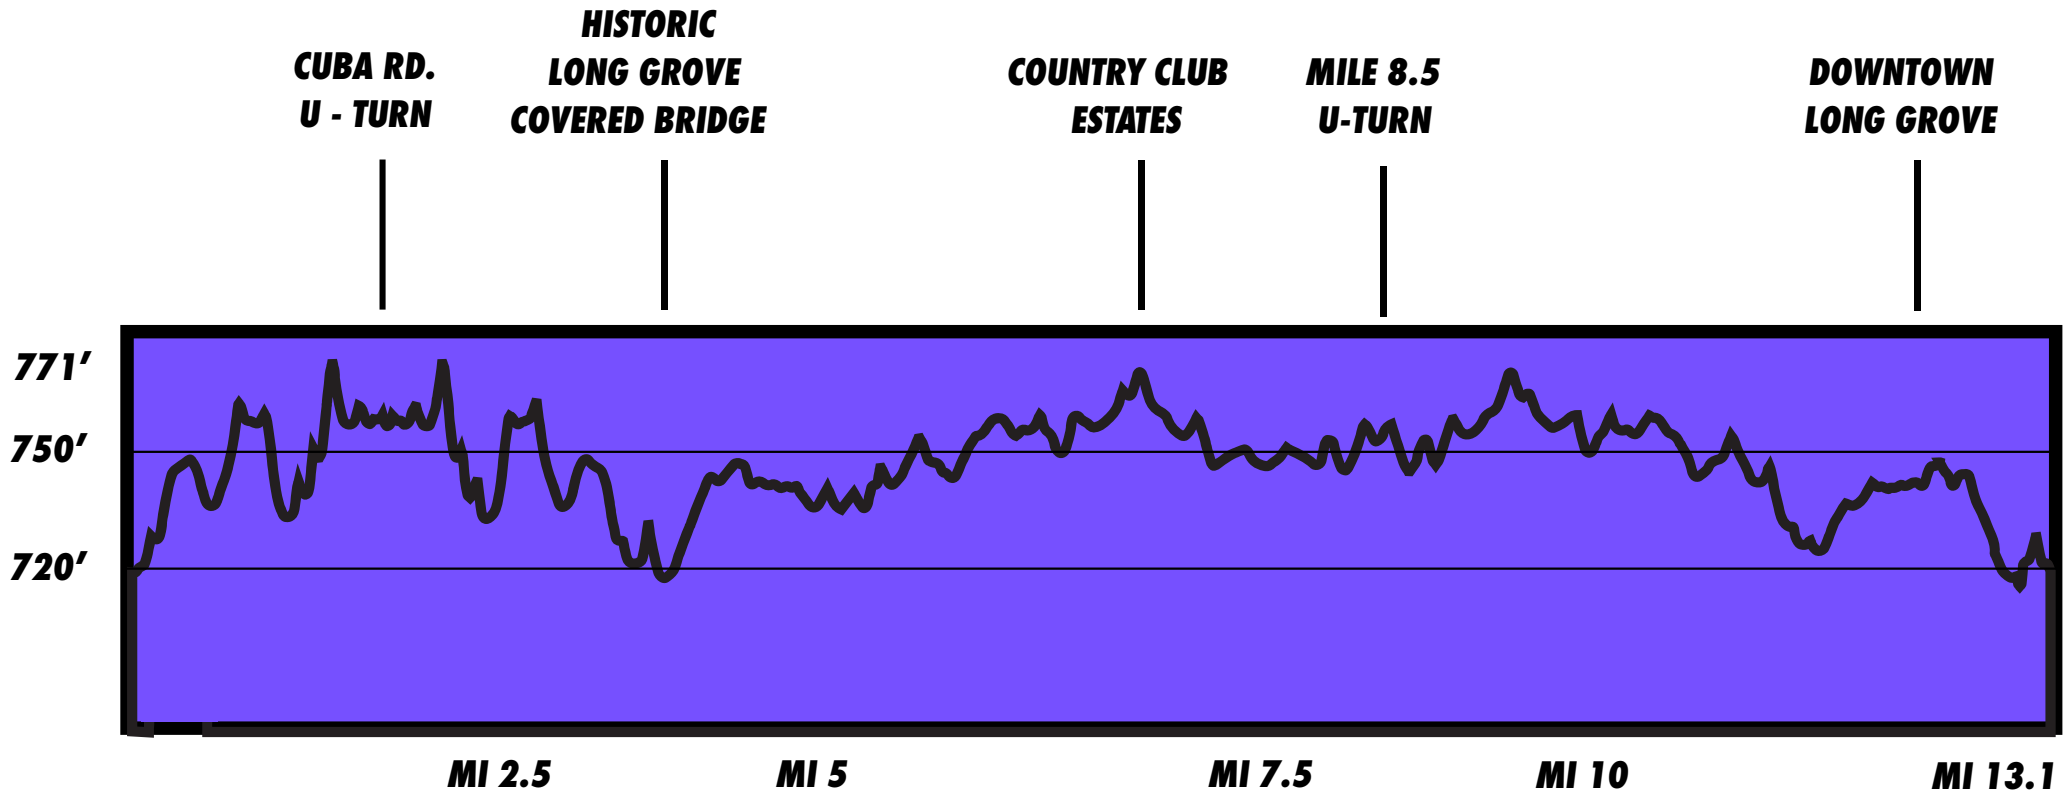

Long Grove
**PRAIRIE STATE
HALF MARATHON
& 10K RUN/WALK**

HALF MARATHON ELEVATION MAP

ELEVATION GAIN/LOSS: 453 FT. / -453 FT.