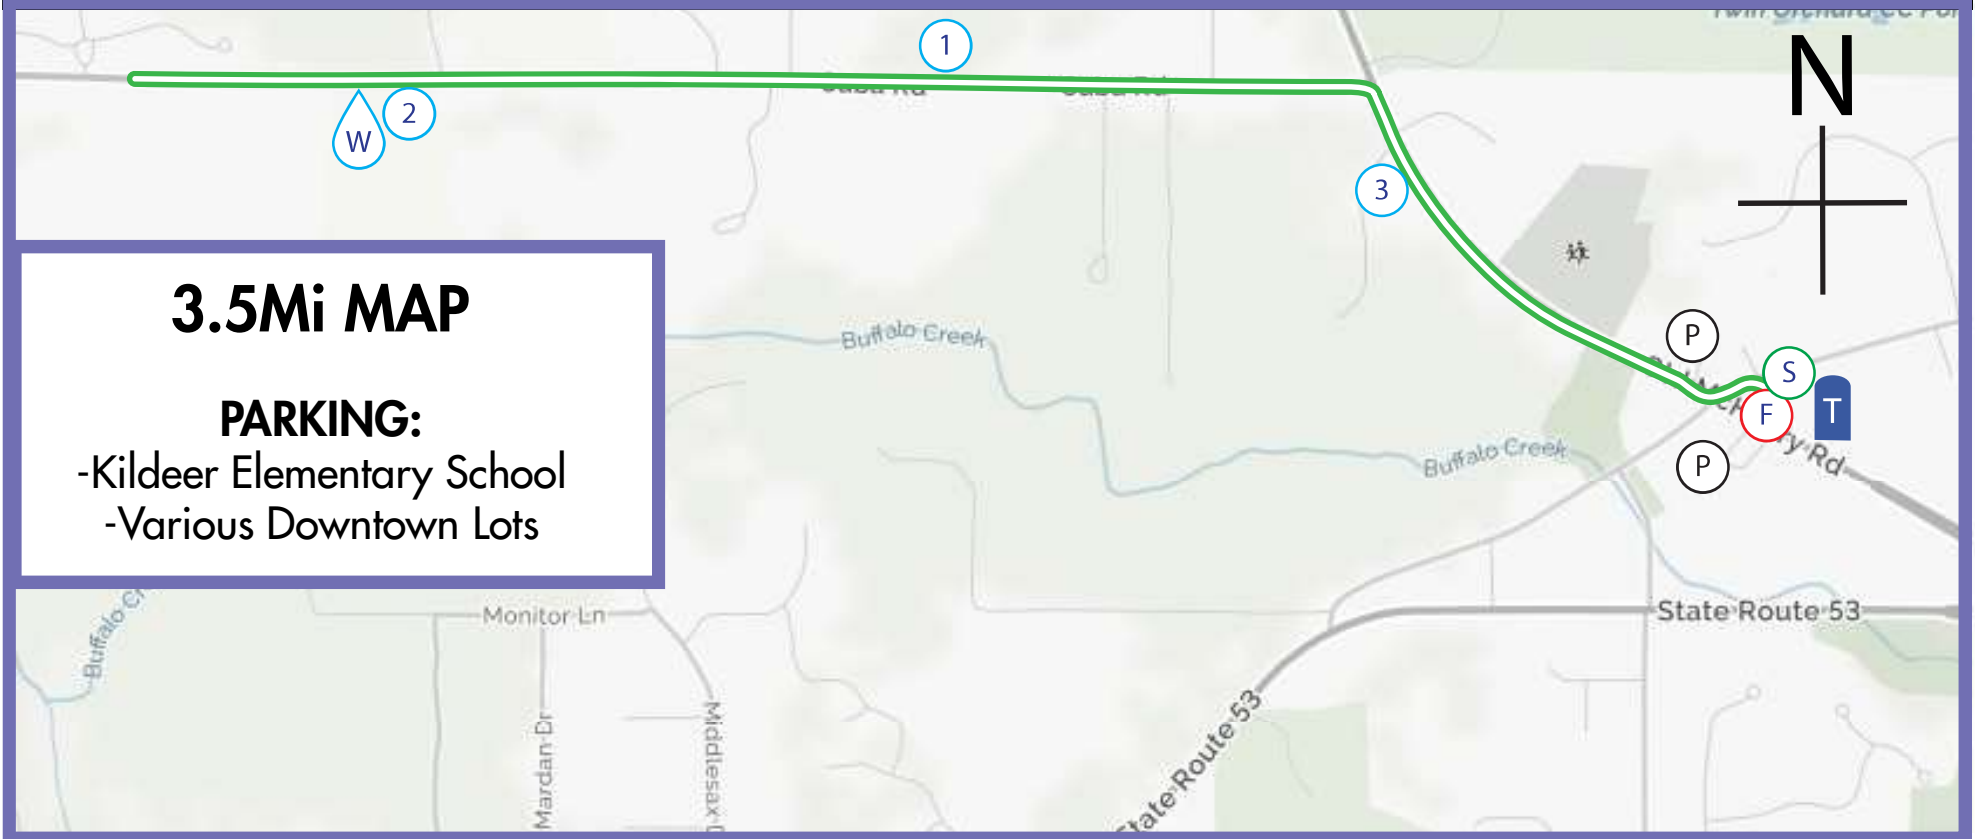

Historic Long Grove's Prairie State Half Marathon, 10K & 3.5Mi

Map not to scale. Map subject to change without notice.