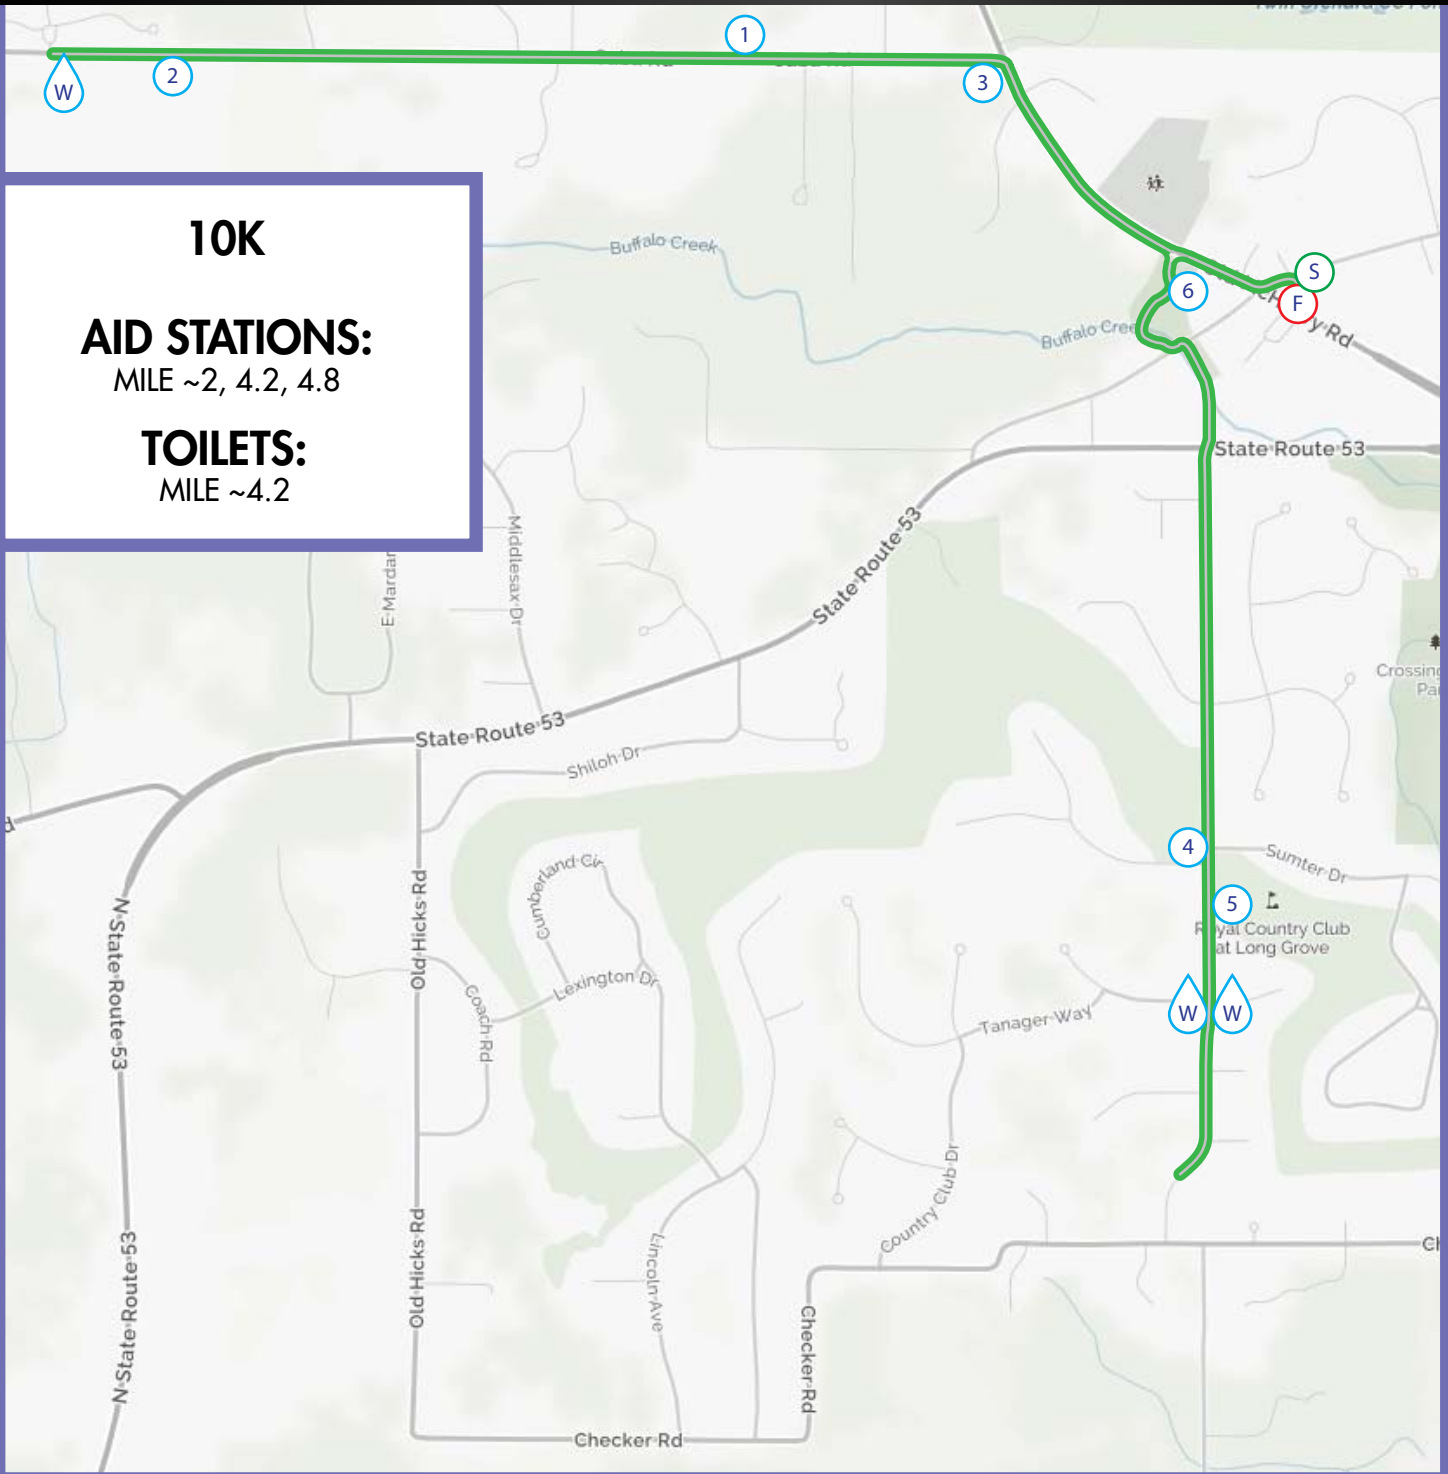

# Historic Long Grove's Prairie State Half Marathon & 10K

Map not to scale. Map subject to change without notice.