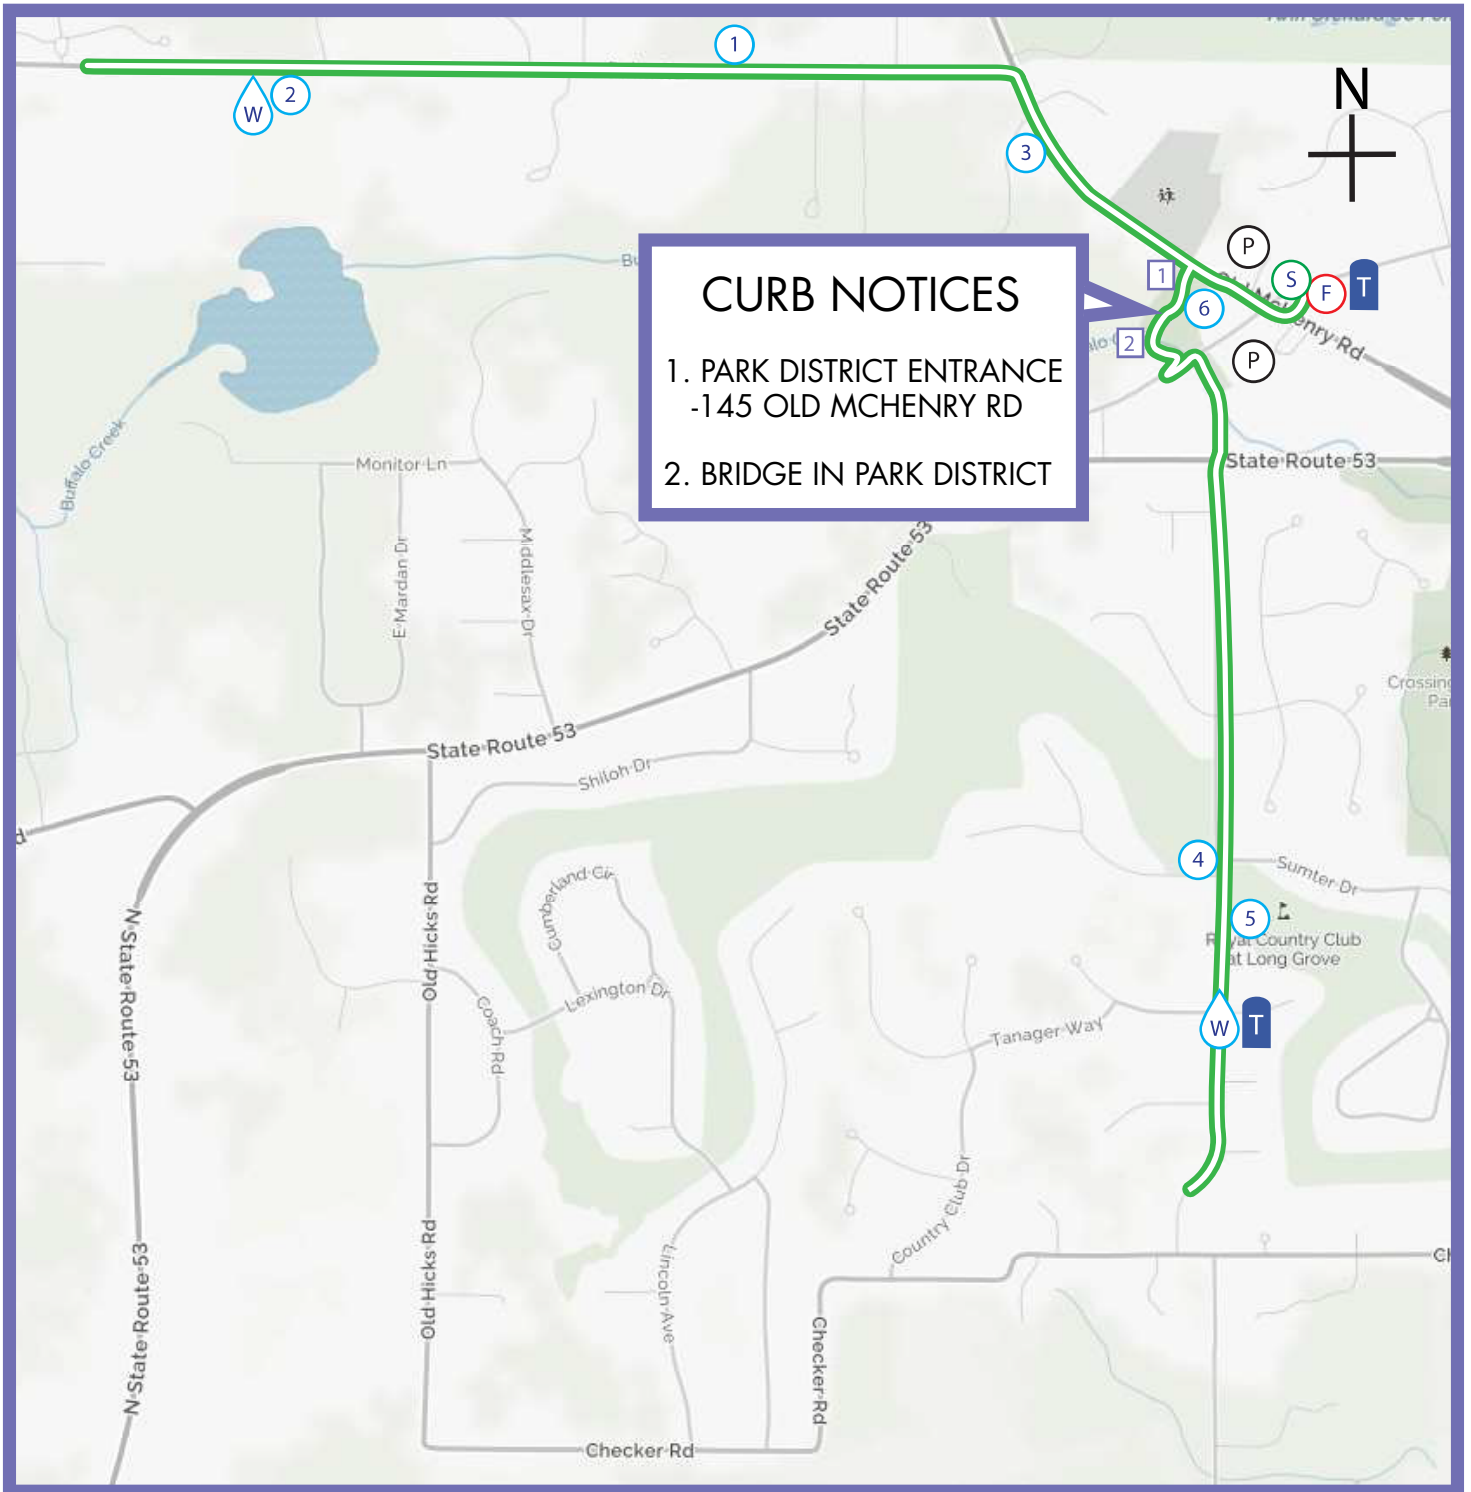

Long Grove's  
**PRAIRIE STATE**  
Half Marathon, 10K & 3.5 Mile

Map not to scale. Map subject to change without notice.