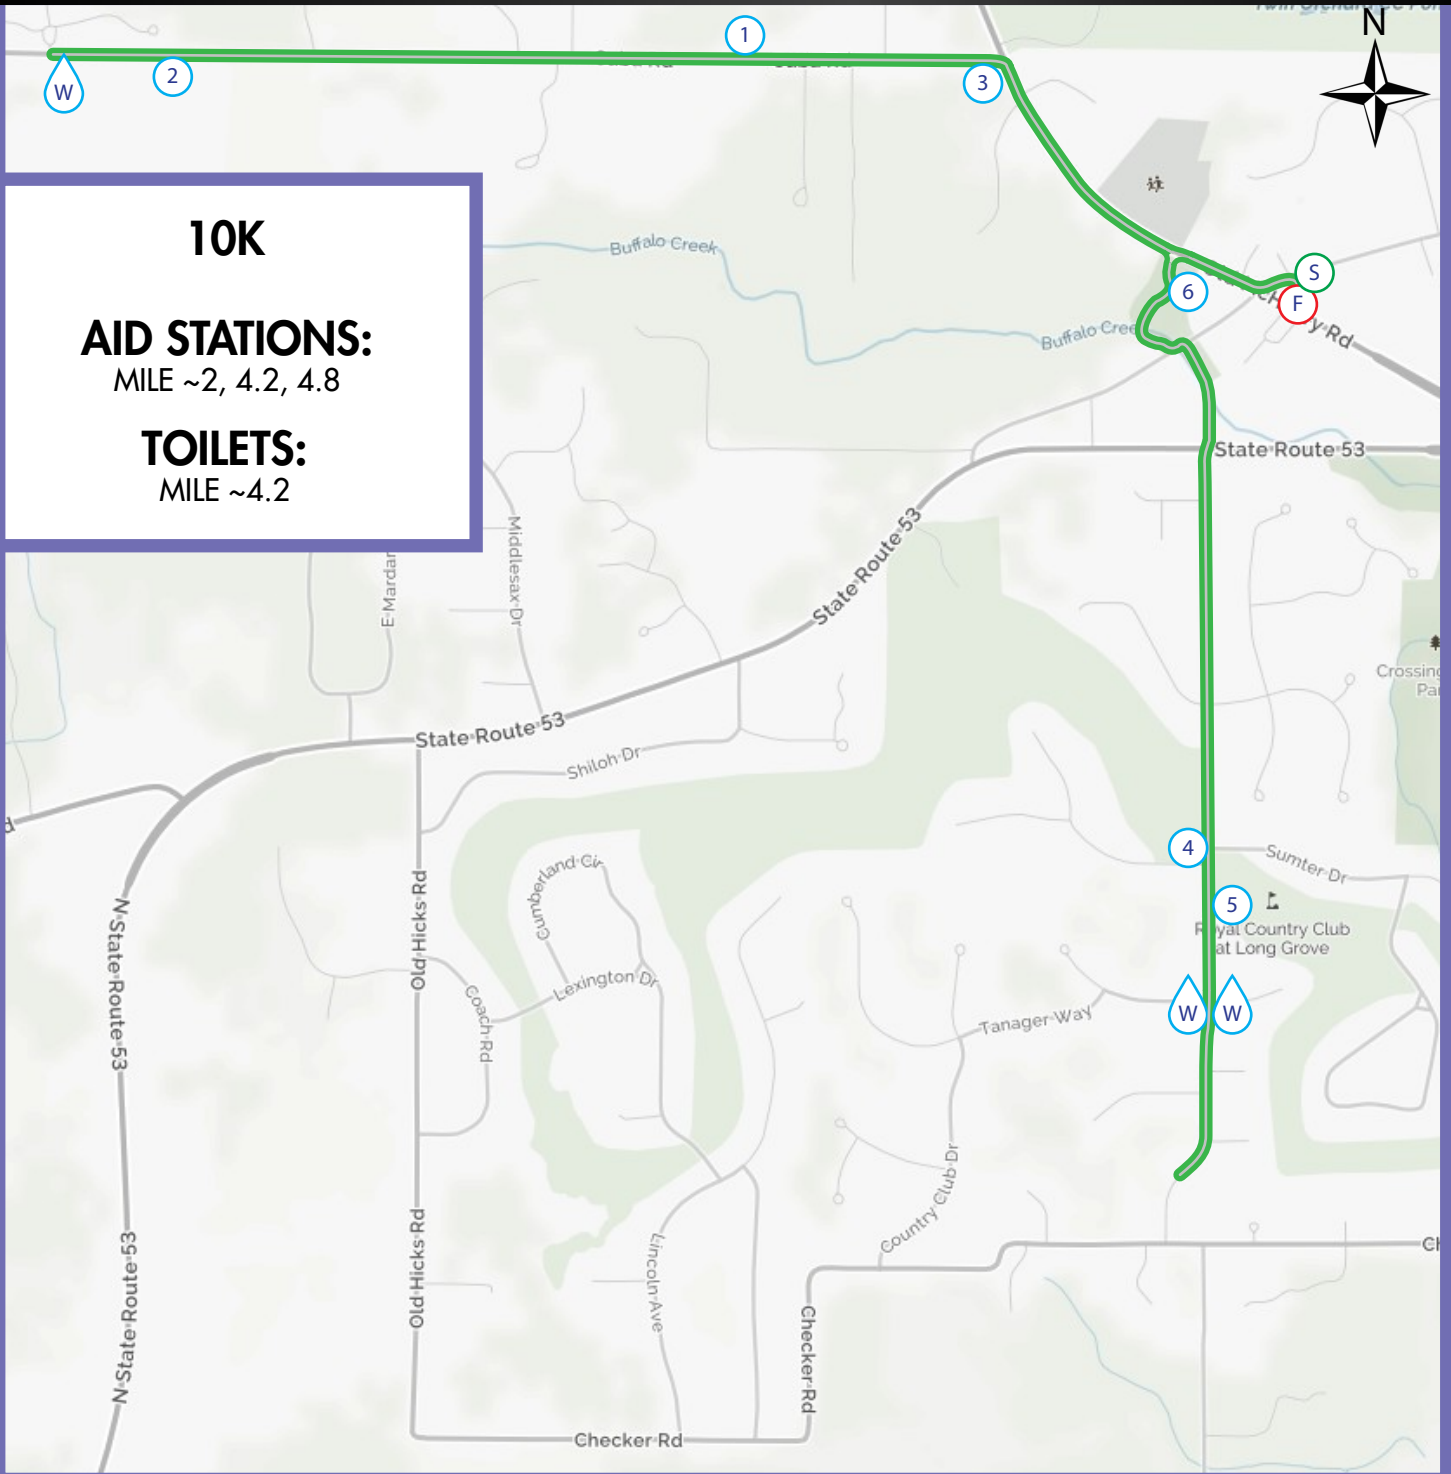

Historic Long Grove's Prairie State Half Marathon & 10K

Map not to scale. Map subject to change without notice.