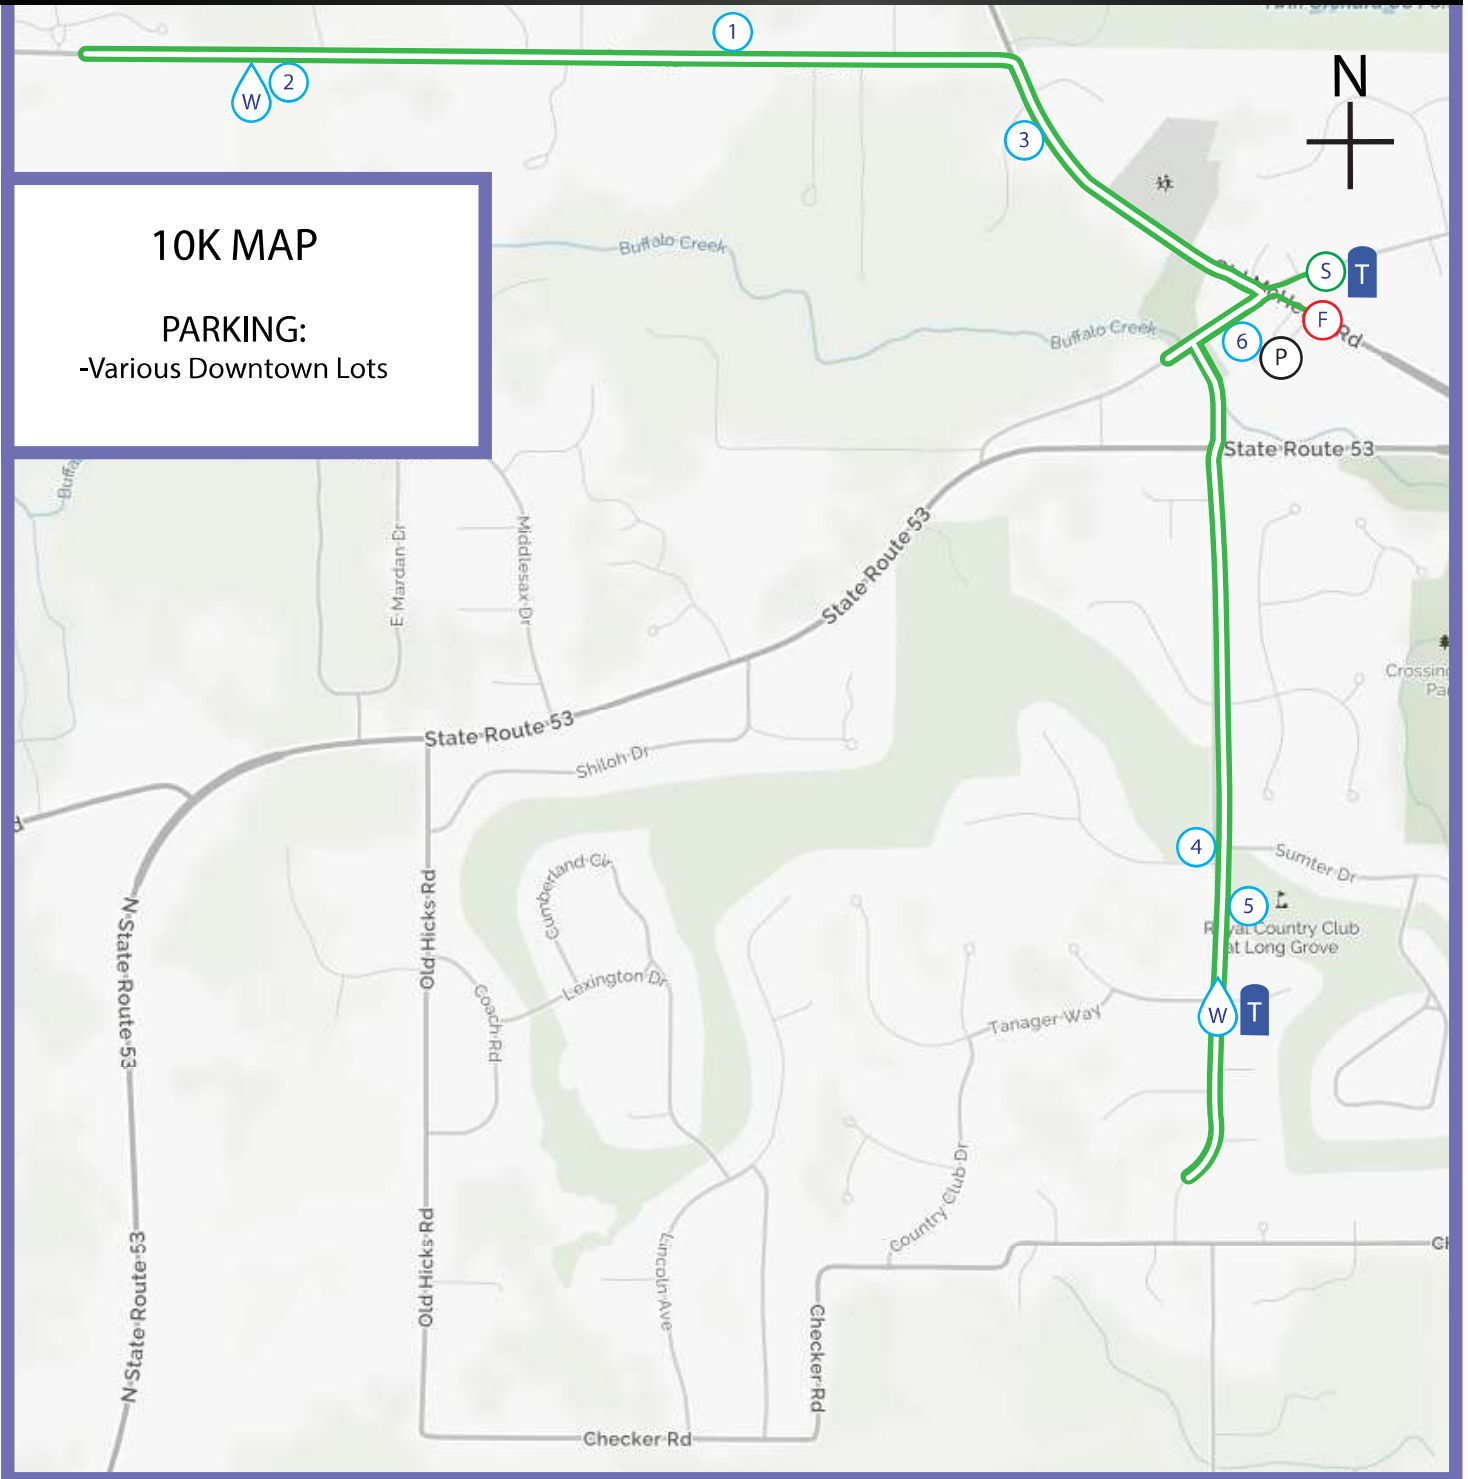

Historic Long Grove's Prairie State Half Marathon, 10K & 3.5Mi

Map not to scale. Map subject to change without notice.