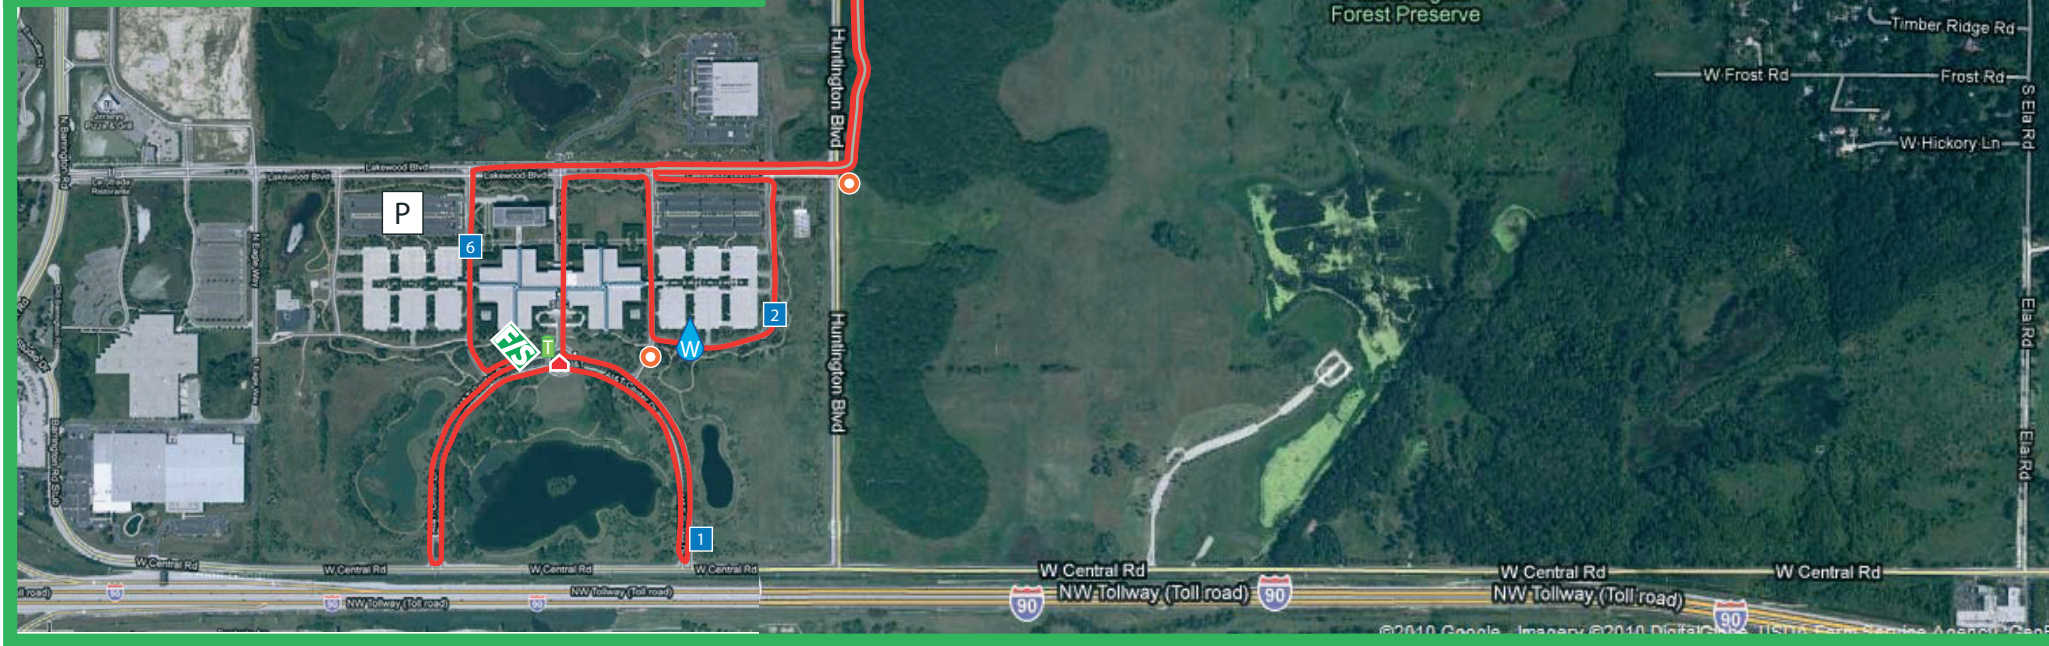

10K Course Map

Key

- P Parking
- Spectator Spot
- 💧 Water & Sports Drink @ Mi 1.8, 3.8
- T Toilet
- 1 Mile Marker
- S Start or Finish Marker
- ▲ Check In
- 10K

*Map is not to scale or true proportions and locations are approximate Course subject to change w/out notice