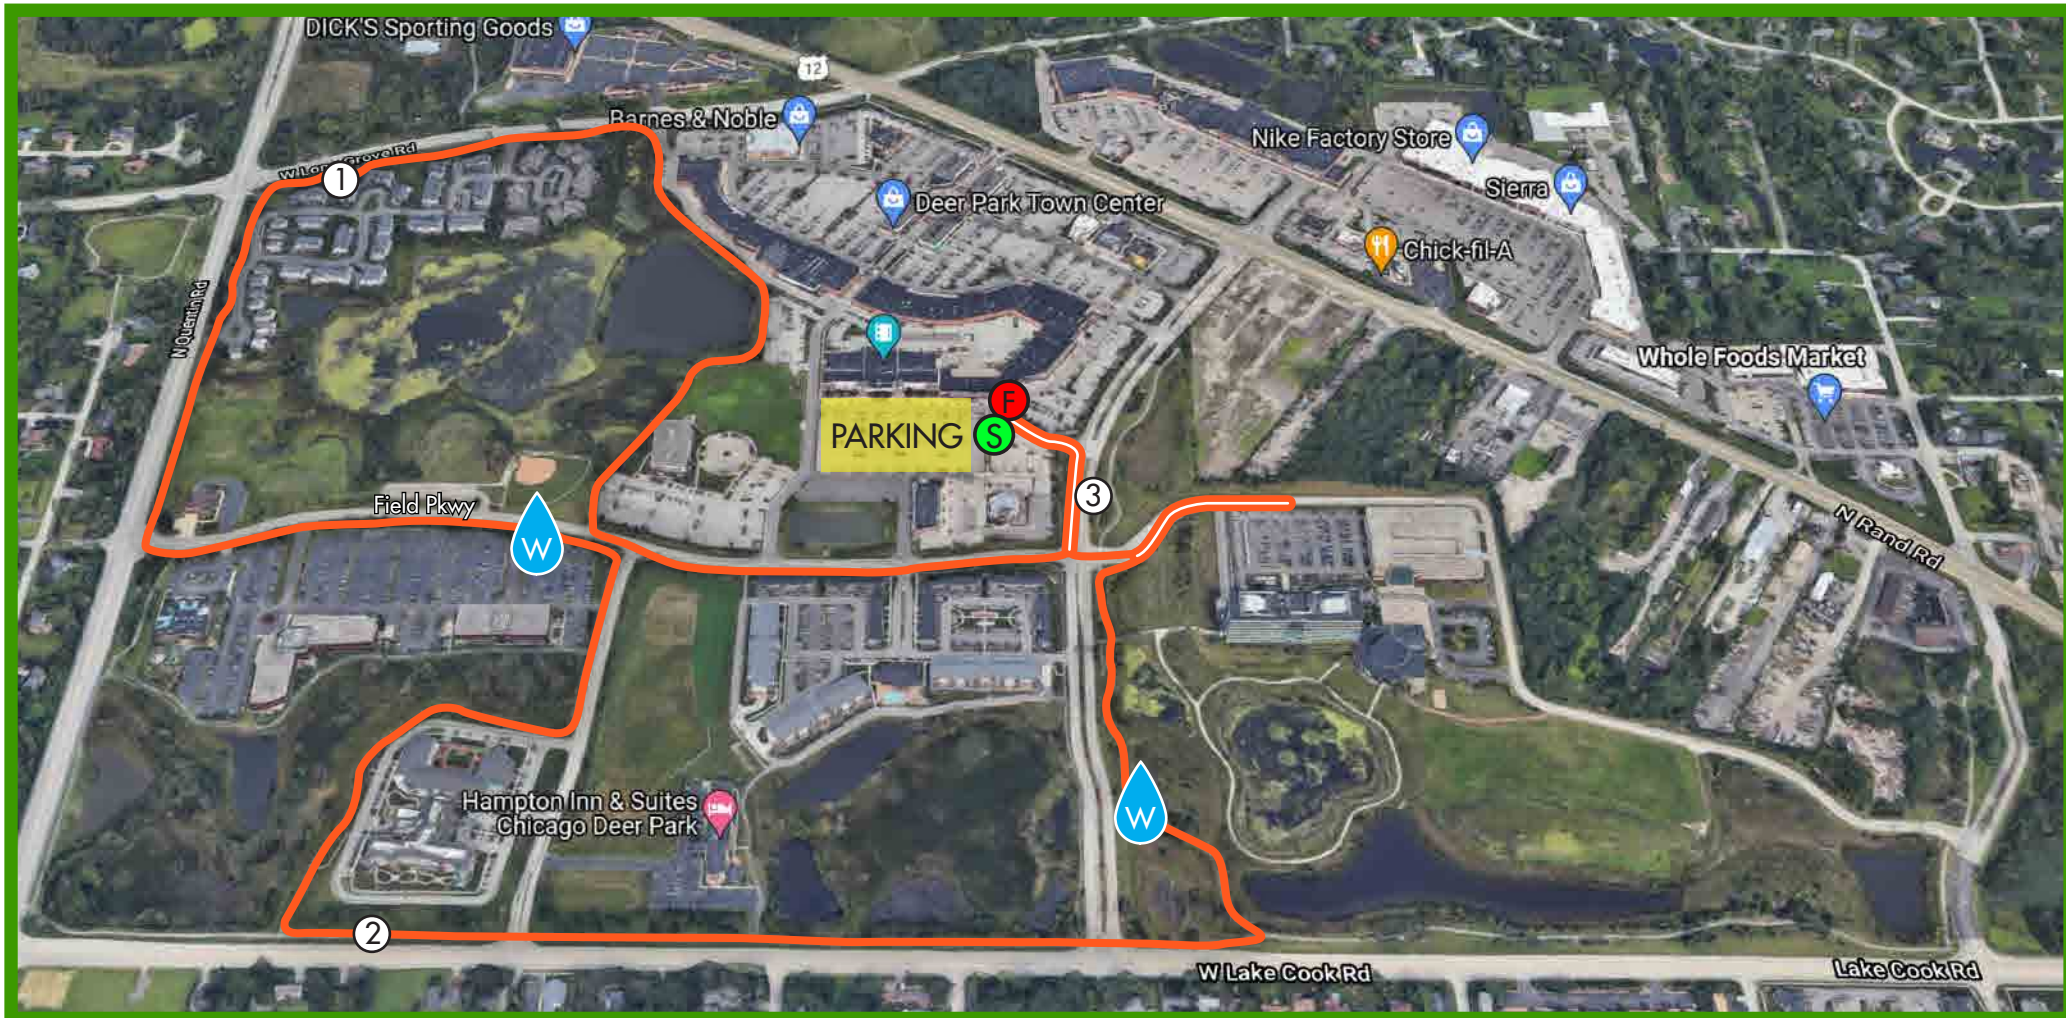

DEER PARK ST. PADDY'S 5K COURSE MAP

S **E** = START/FINISH LINE

1 = MILE MARKER

W = WATER STATION