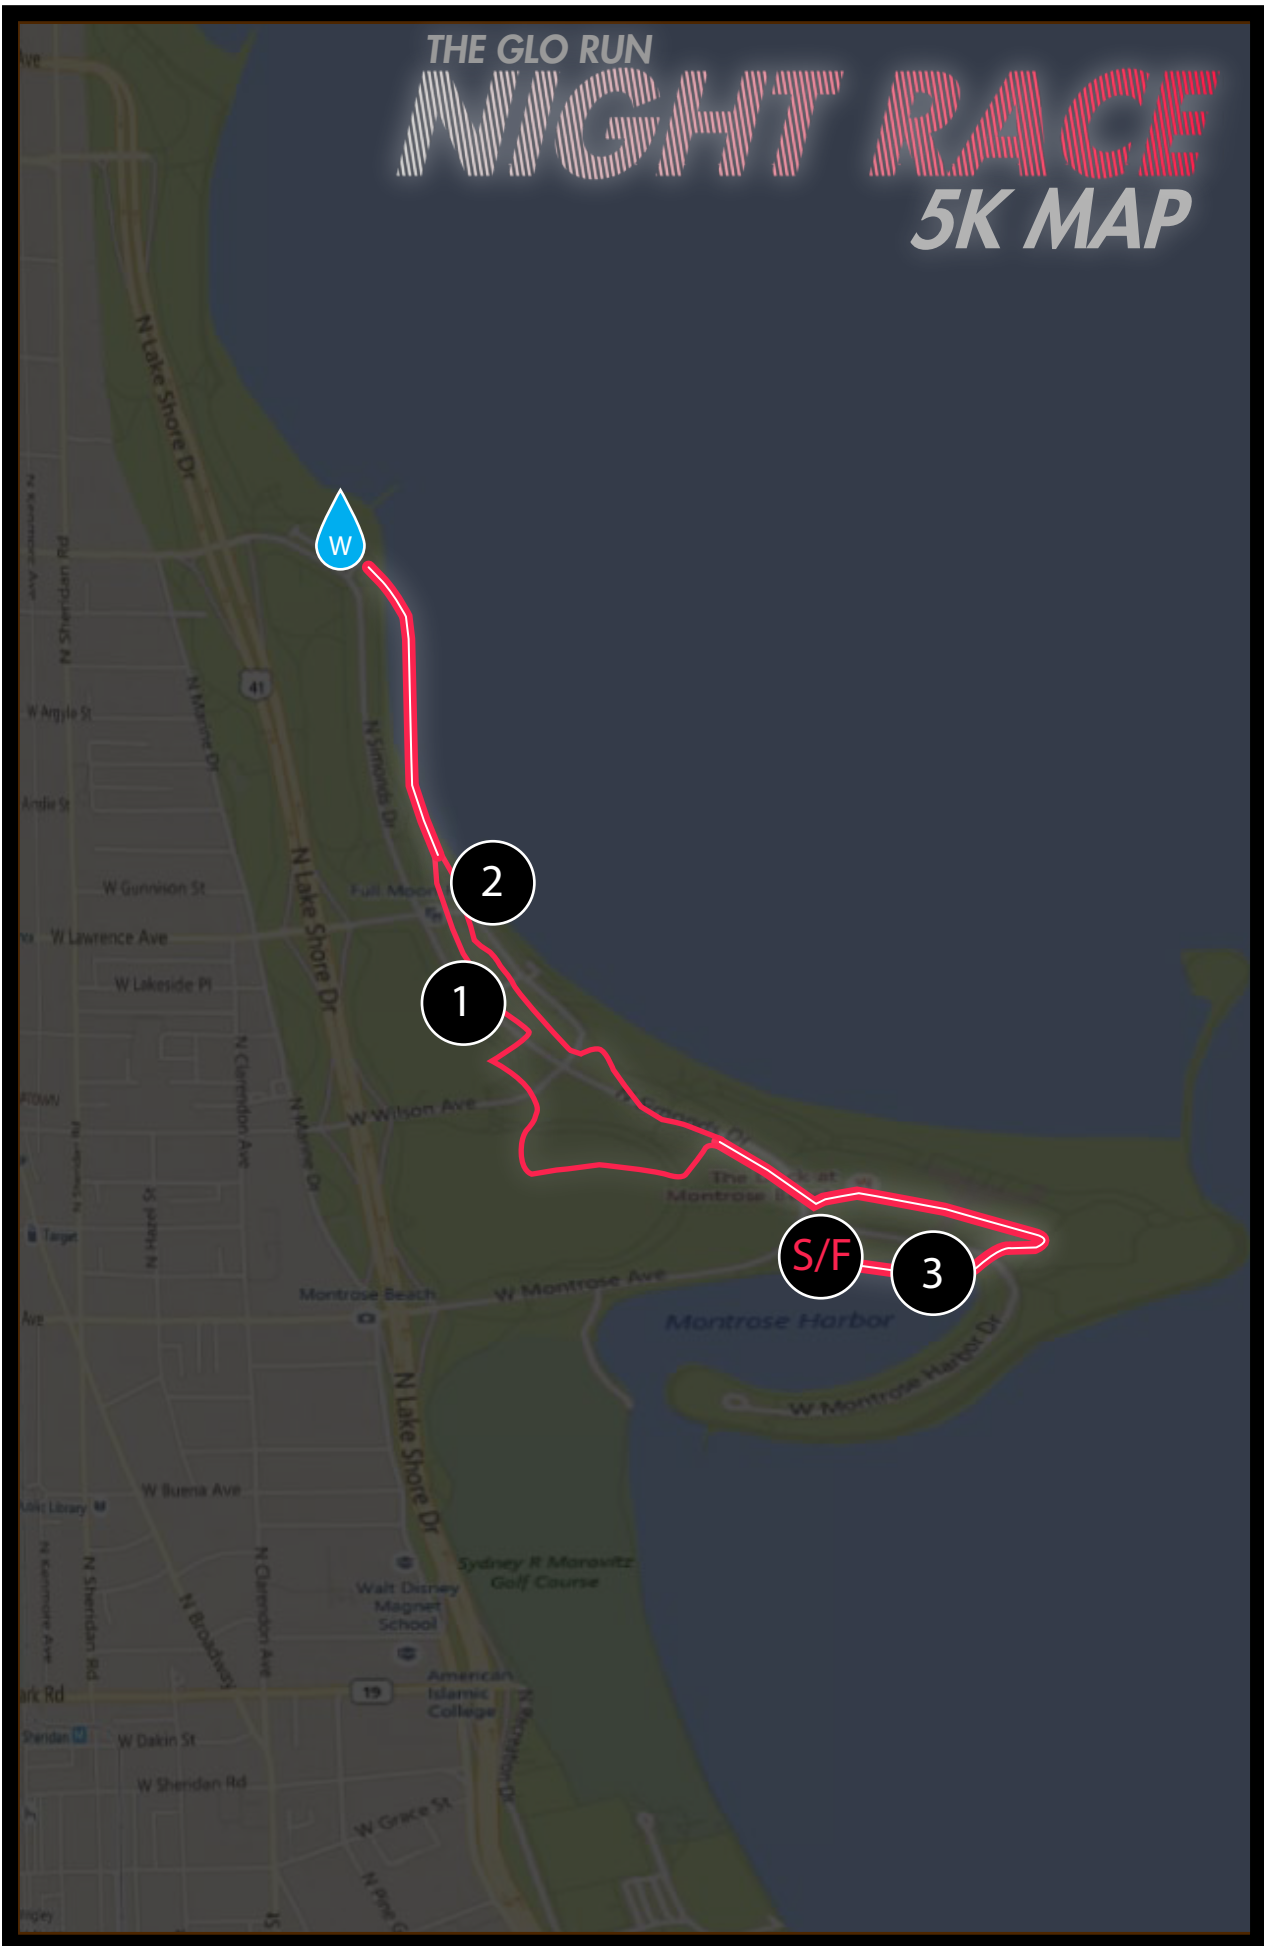

THE GLO RUN  
**NIGHT RACE**  
5K MAP

Map not to scale. Map subject to change without notice.