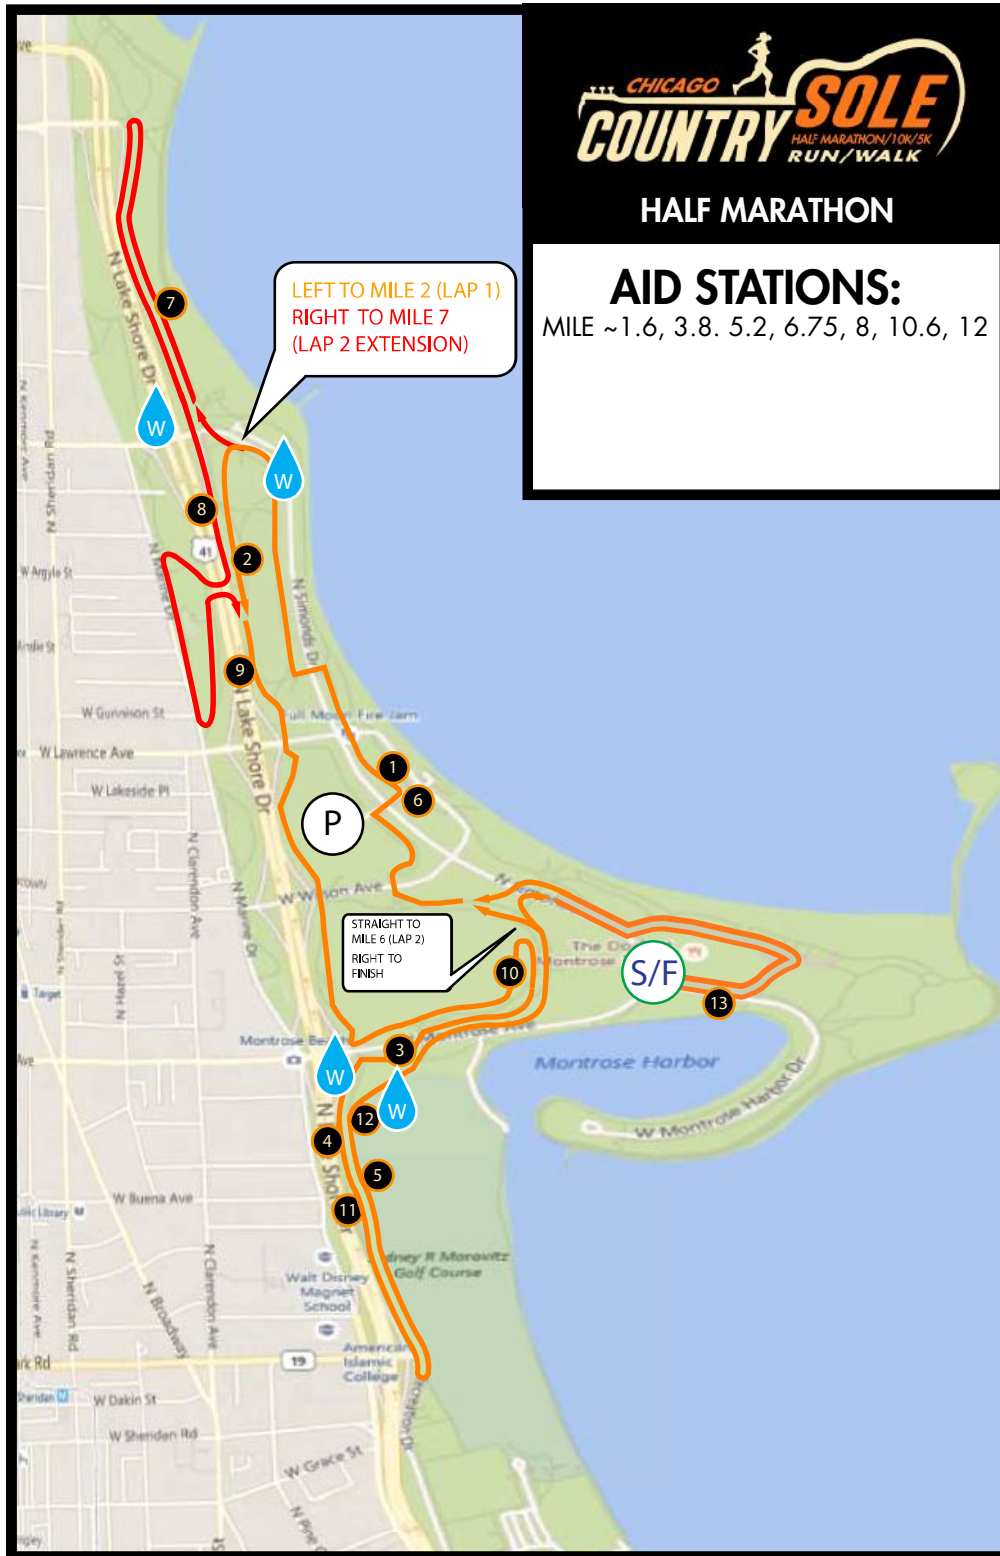

HALF MARATHON

AID STATIONS:

MILE ~1.6, 3.8, 5.2, 6.75, 8, 10.6, 12

Map not to scale. Map subject to change without notice.