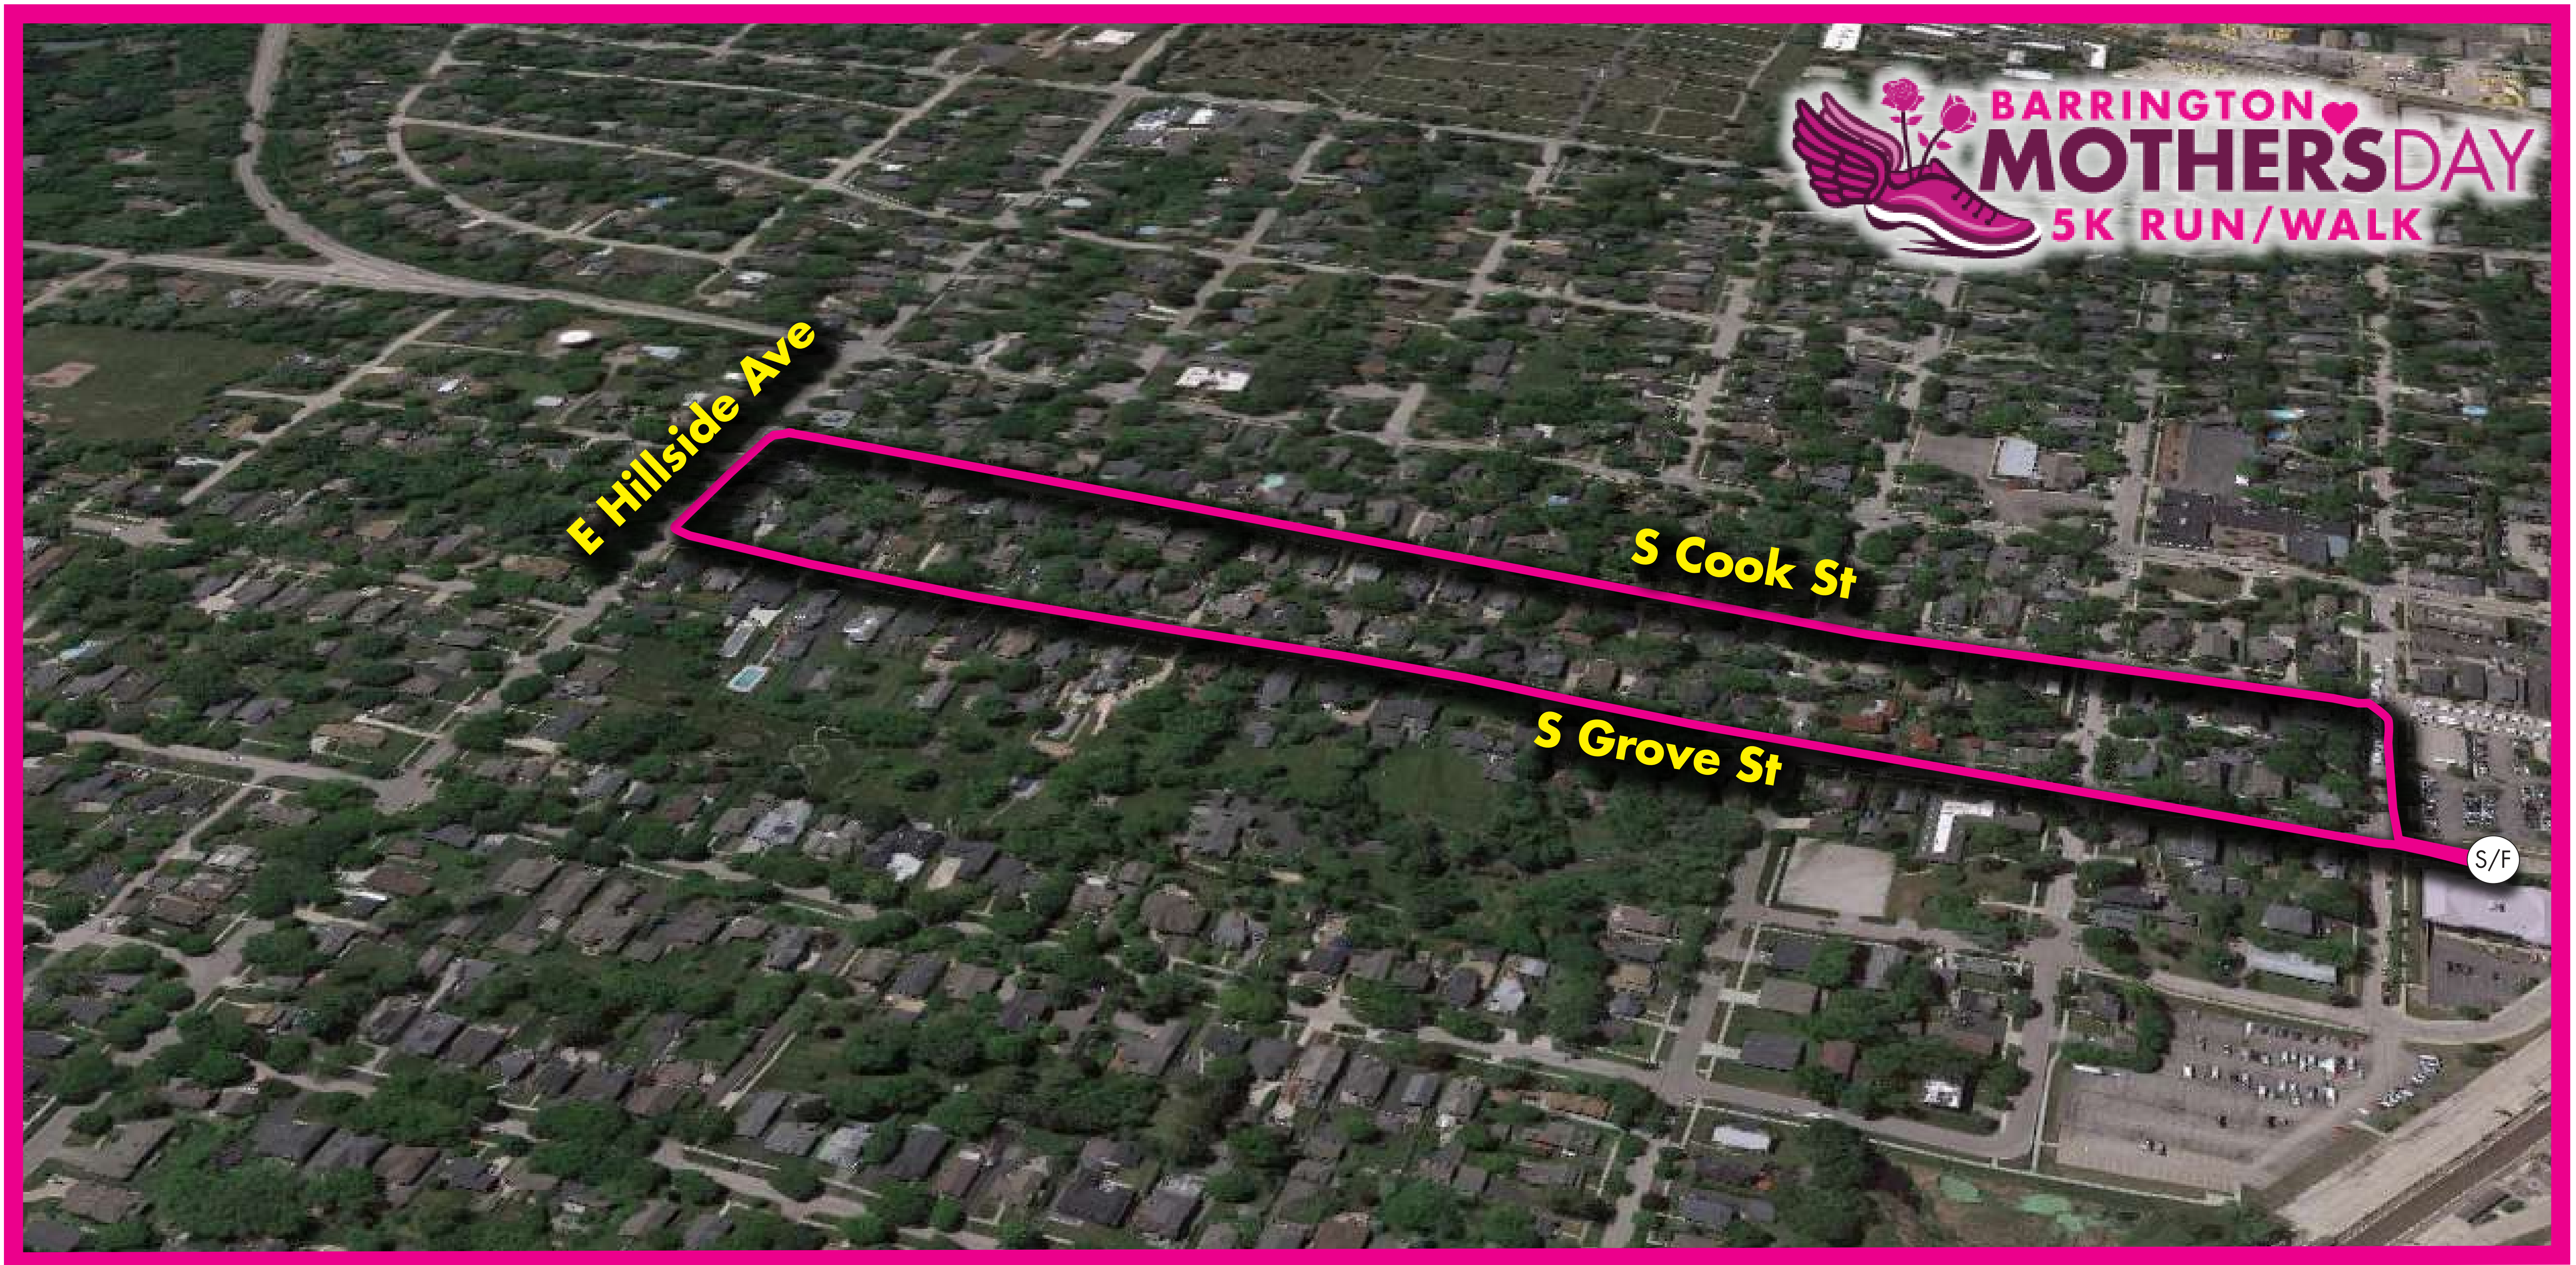

1 Mile Fun Run/Walk

COURSE SUBJECT TO CHANGE WITHOUT NOTICE. TRAILS MAY HAVE NON EVENT USERS. MAP NOT TO SCALE. IMAGE PROVIDED BY GOOGLE

Course measures exactly at .95 miles